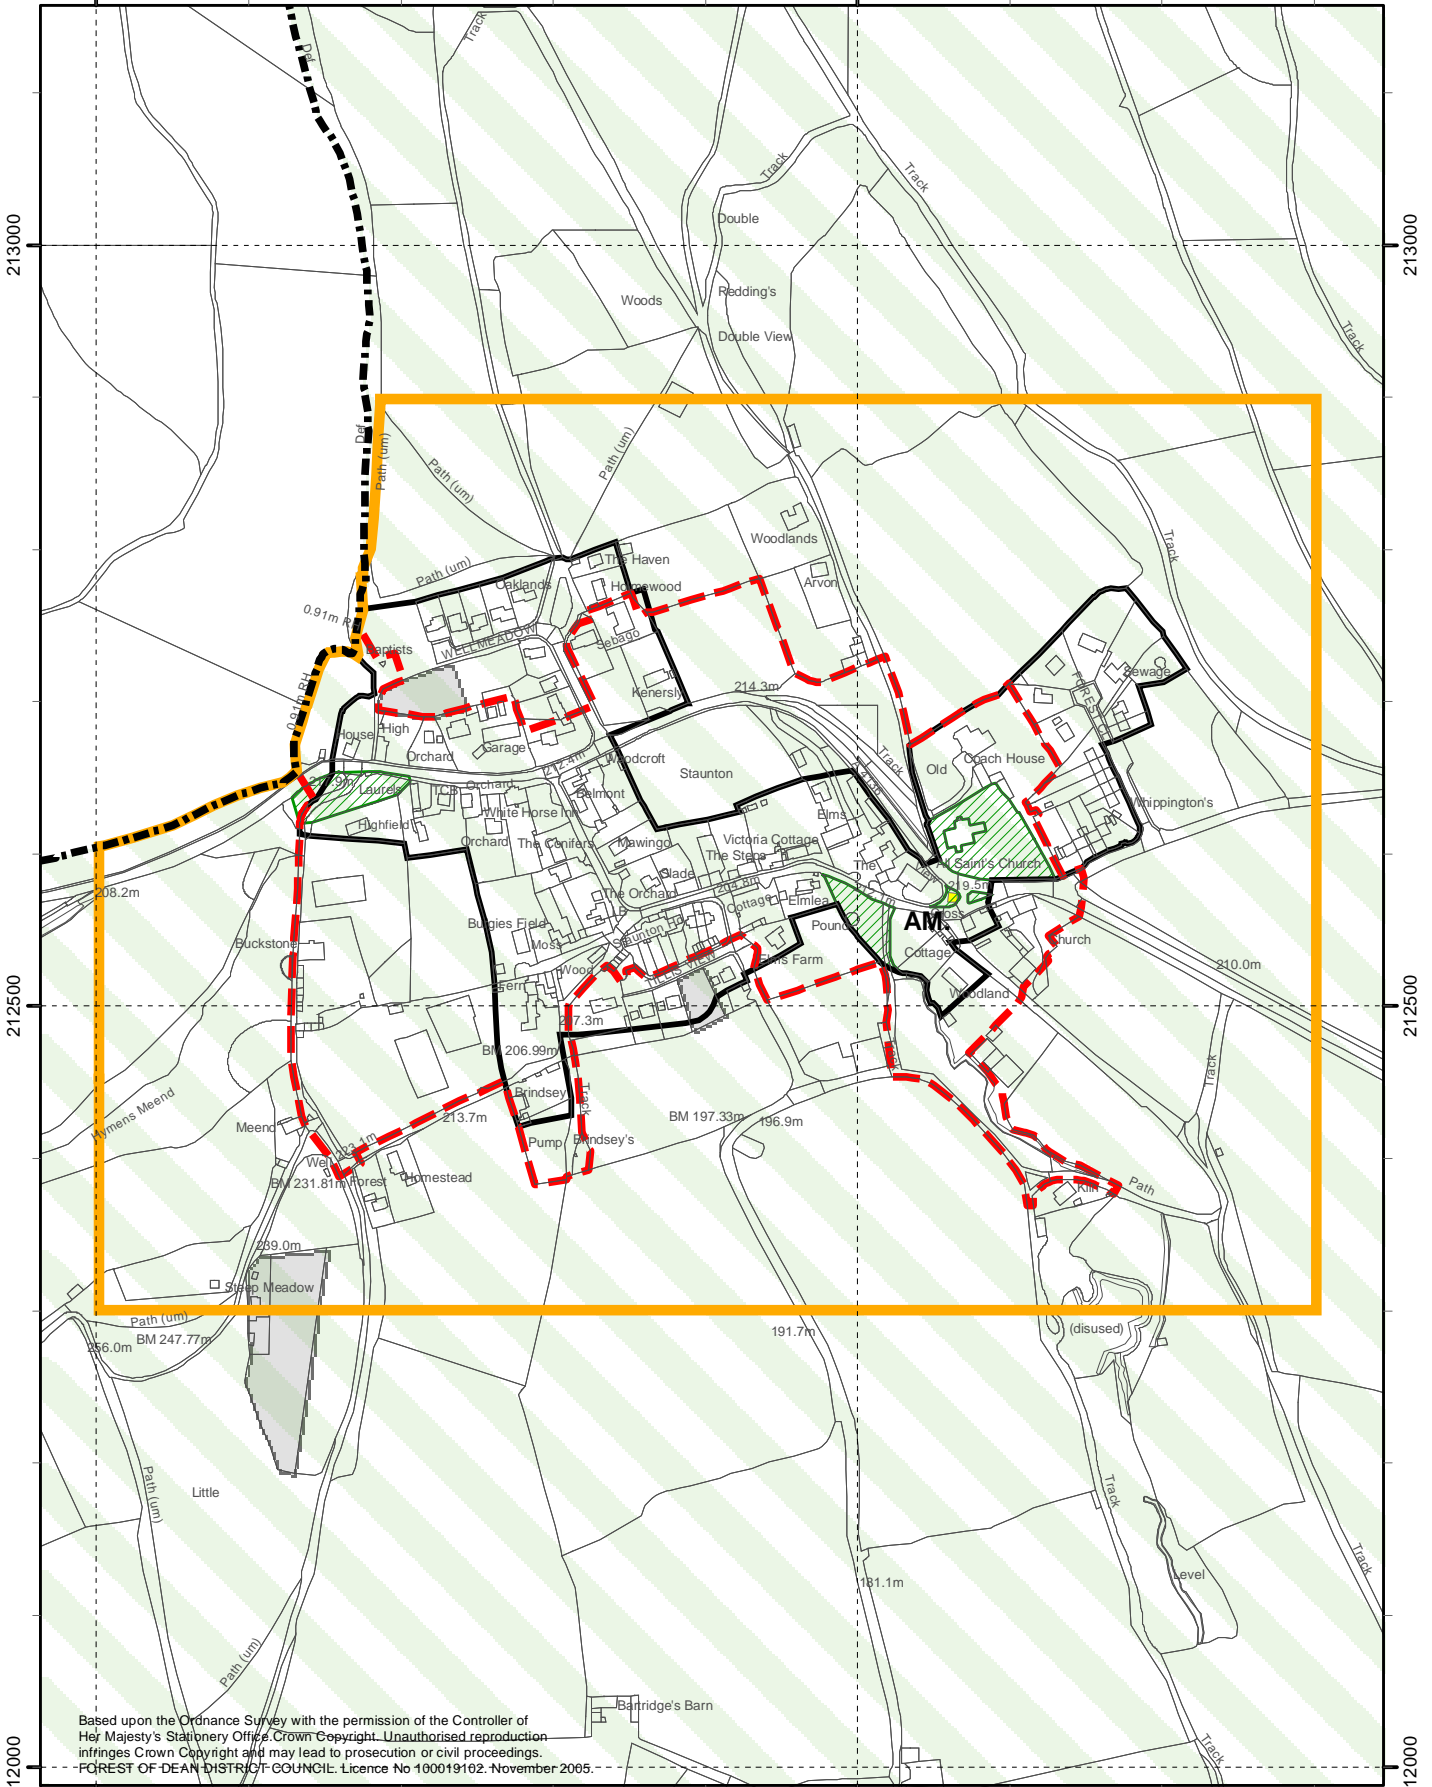

Forest of Dean District Local Plan Review Adopted November 2005. Inset 42. STAUNTON.

354500

355000

Scale 1.5000.

Based upon the Ordnance Survey with the permission of the Controller of Her Majesty's Stationery Office. Crown Copyright. Unauthorised reproduction infringes Crown Copyright and may lead to prosecution or civil proceedings. FOREST OF DEAN DISTRICT COUNCIL. Licence No 100019102. November 2005.