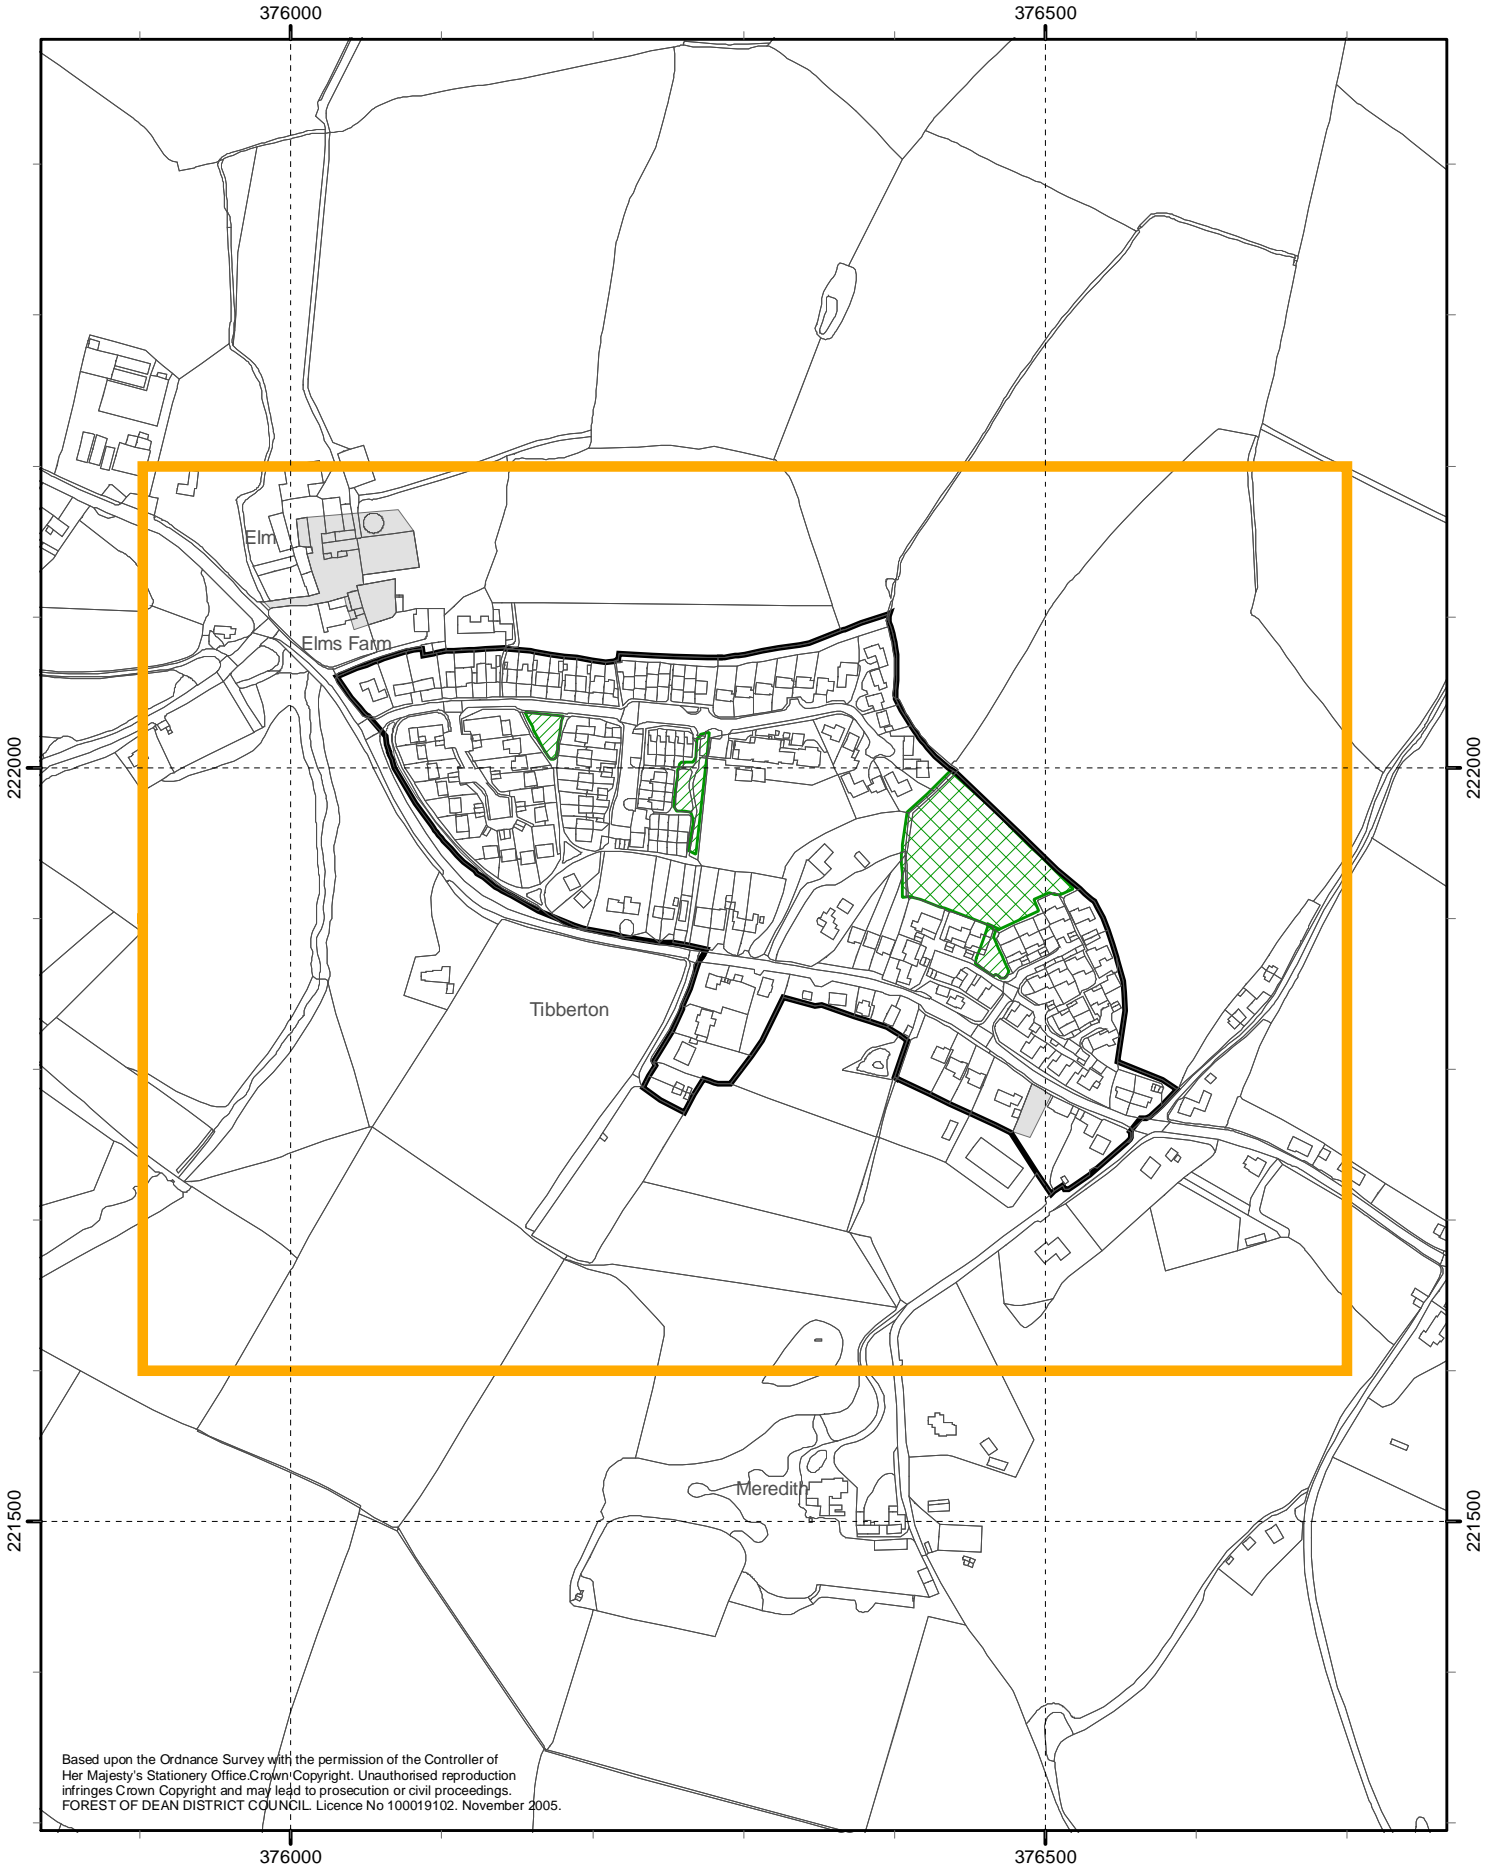

Forest of Dean District Local Plan Review Adopted November 2005. Inset 44. TIBBERTON.

Scale 1:5000.