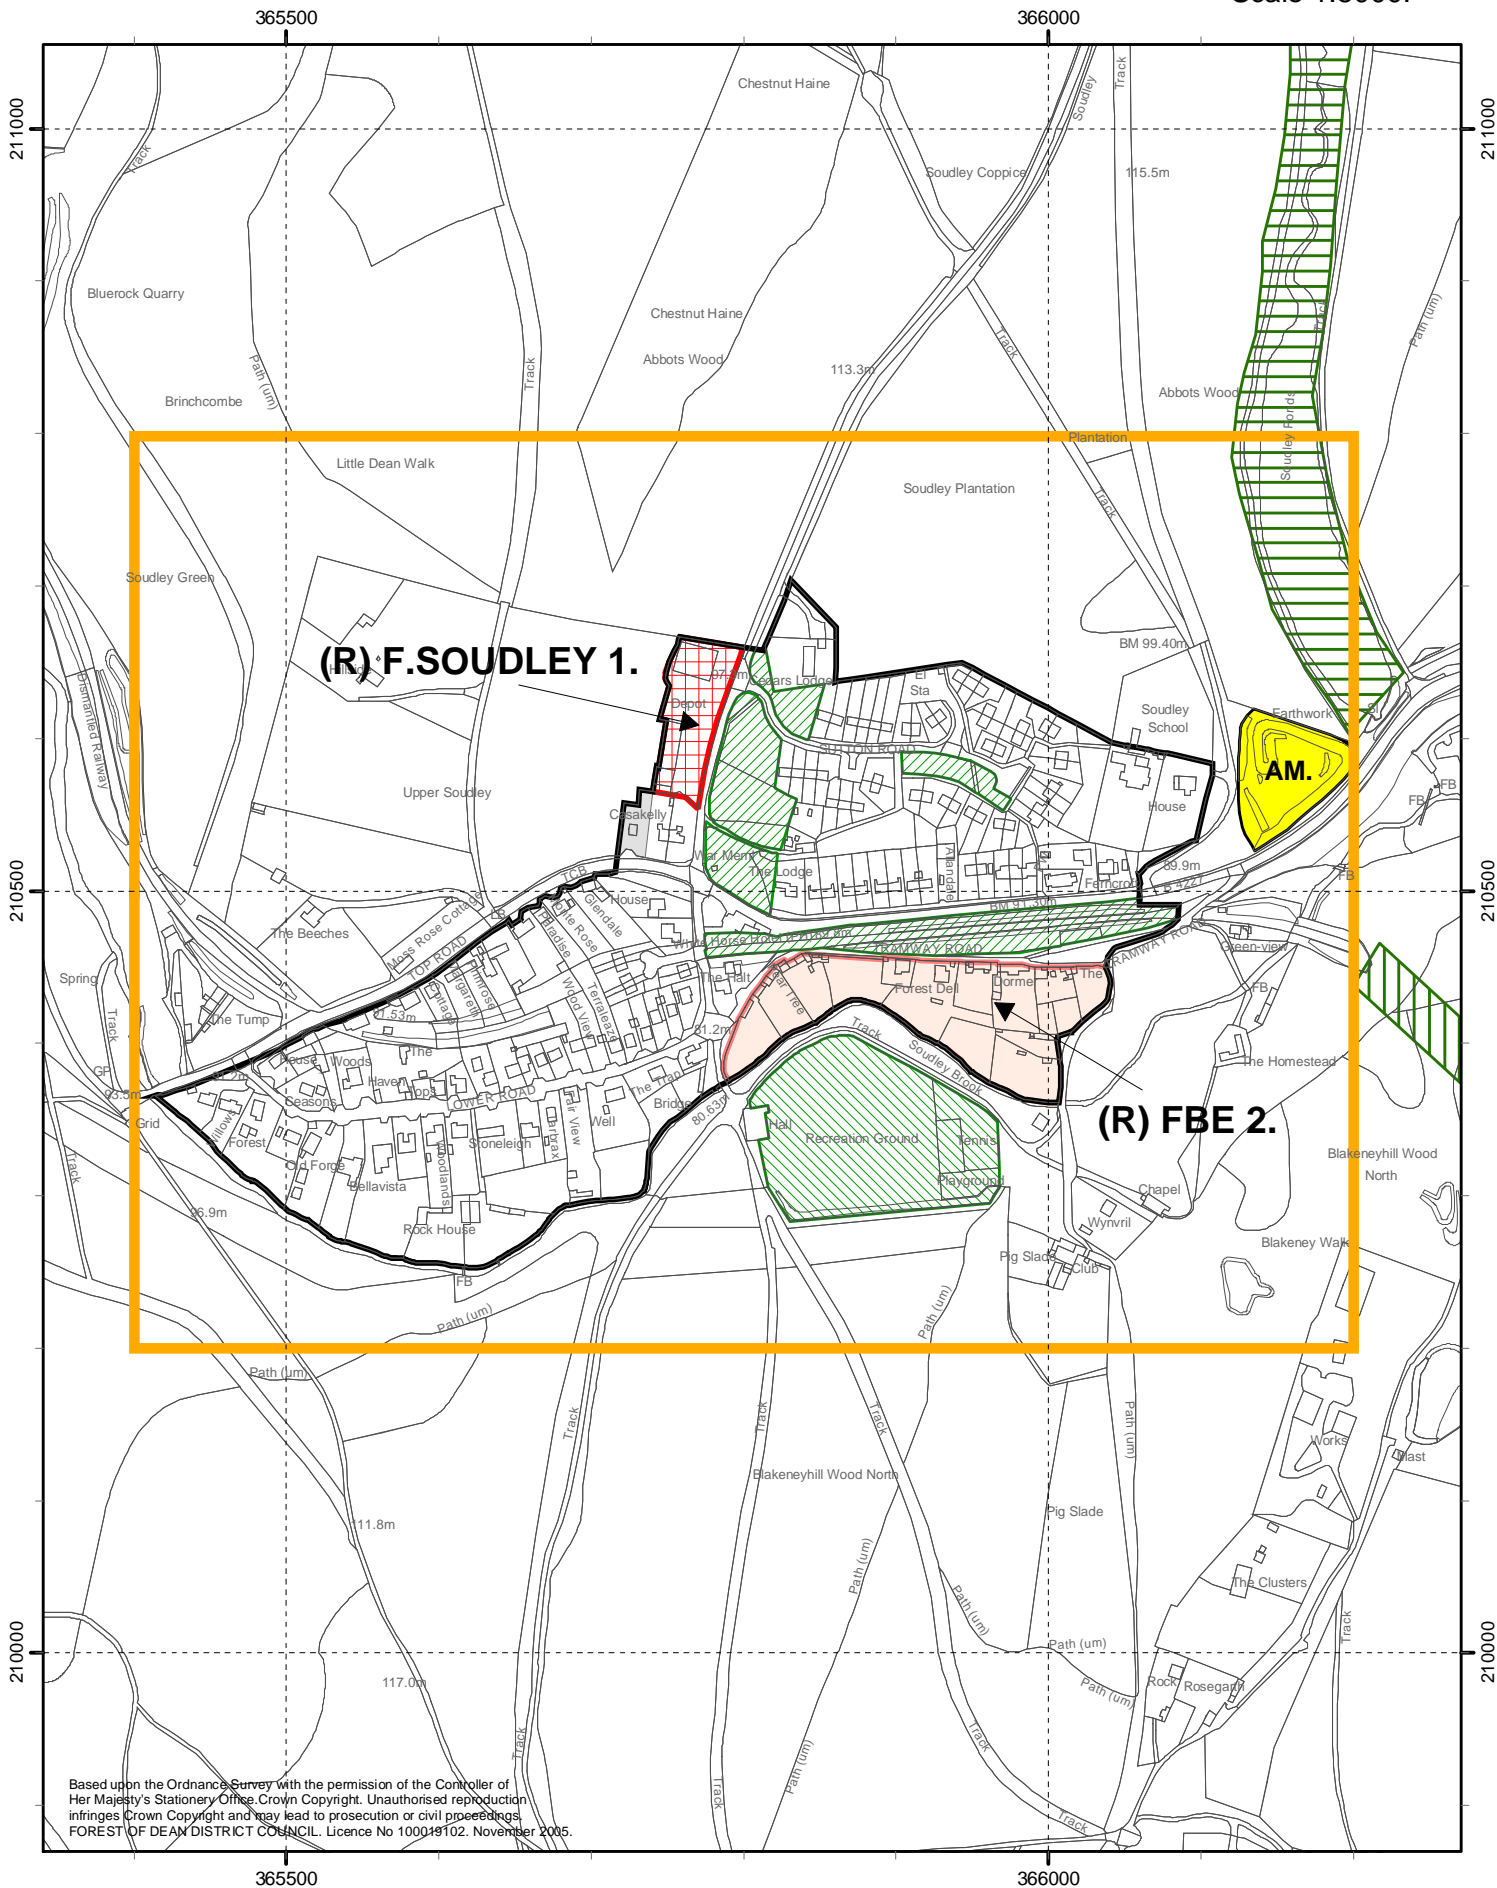

Forest of Dean District Local Plan Review Adopted November 2005. Inset 47. UPPER SOUDLEY.

Scale 1:5000.

Based upon the Ordnance Survey with the permission of the Controller of Her Majesty's Stationery Office. Crown Copyright. Unauthorised reproduction infringes Crown Copyright and may lead to prosecution or civil proceedings. FOREST OF DEAN DISTRICT COUNCIL. Licence No 100049102. November 2005.