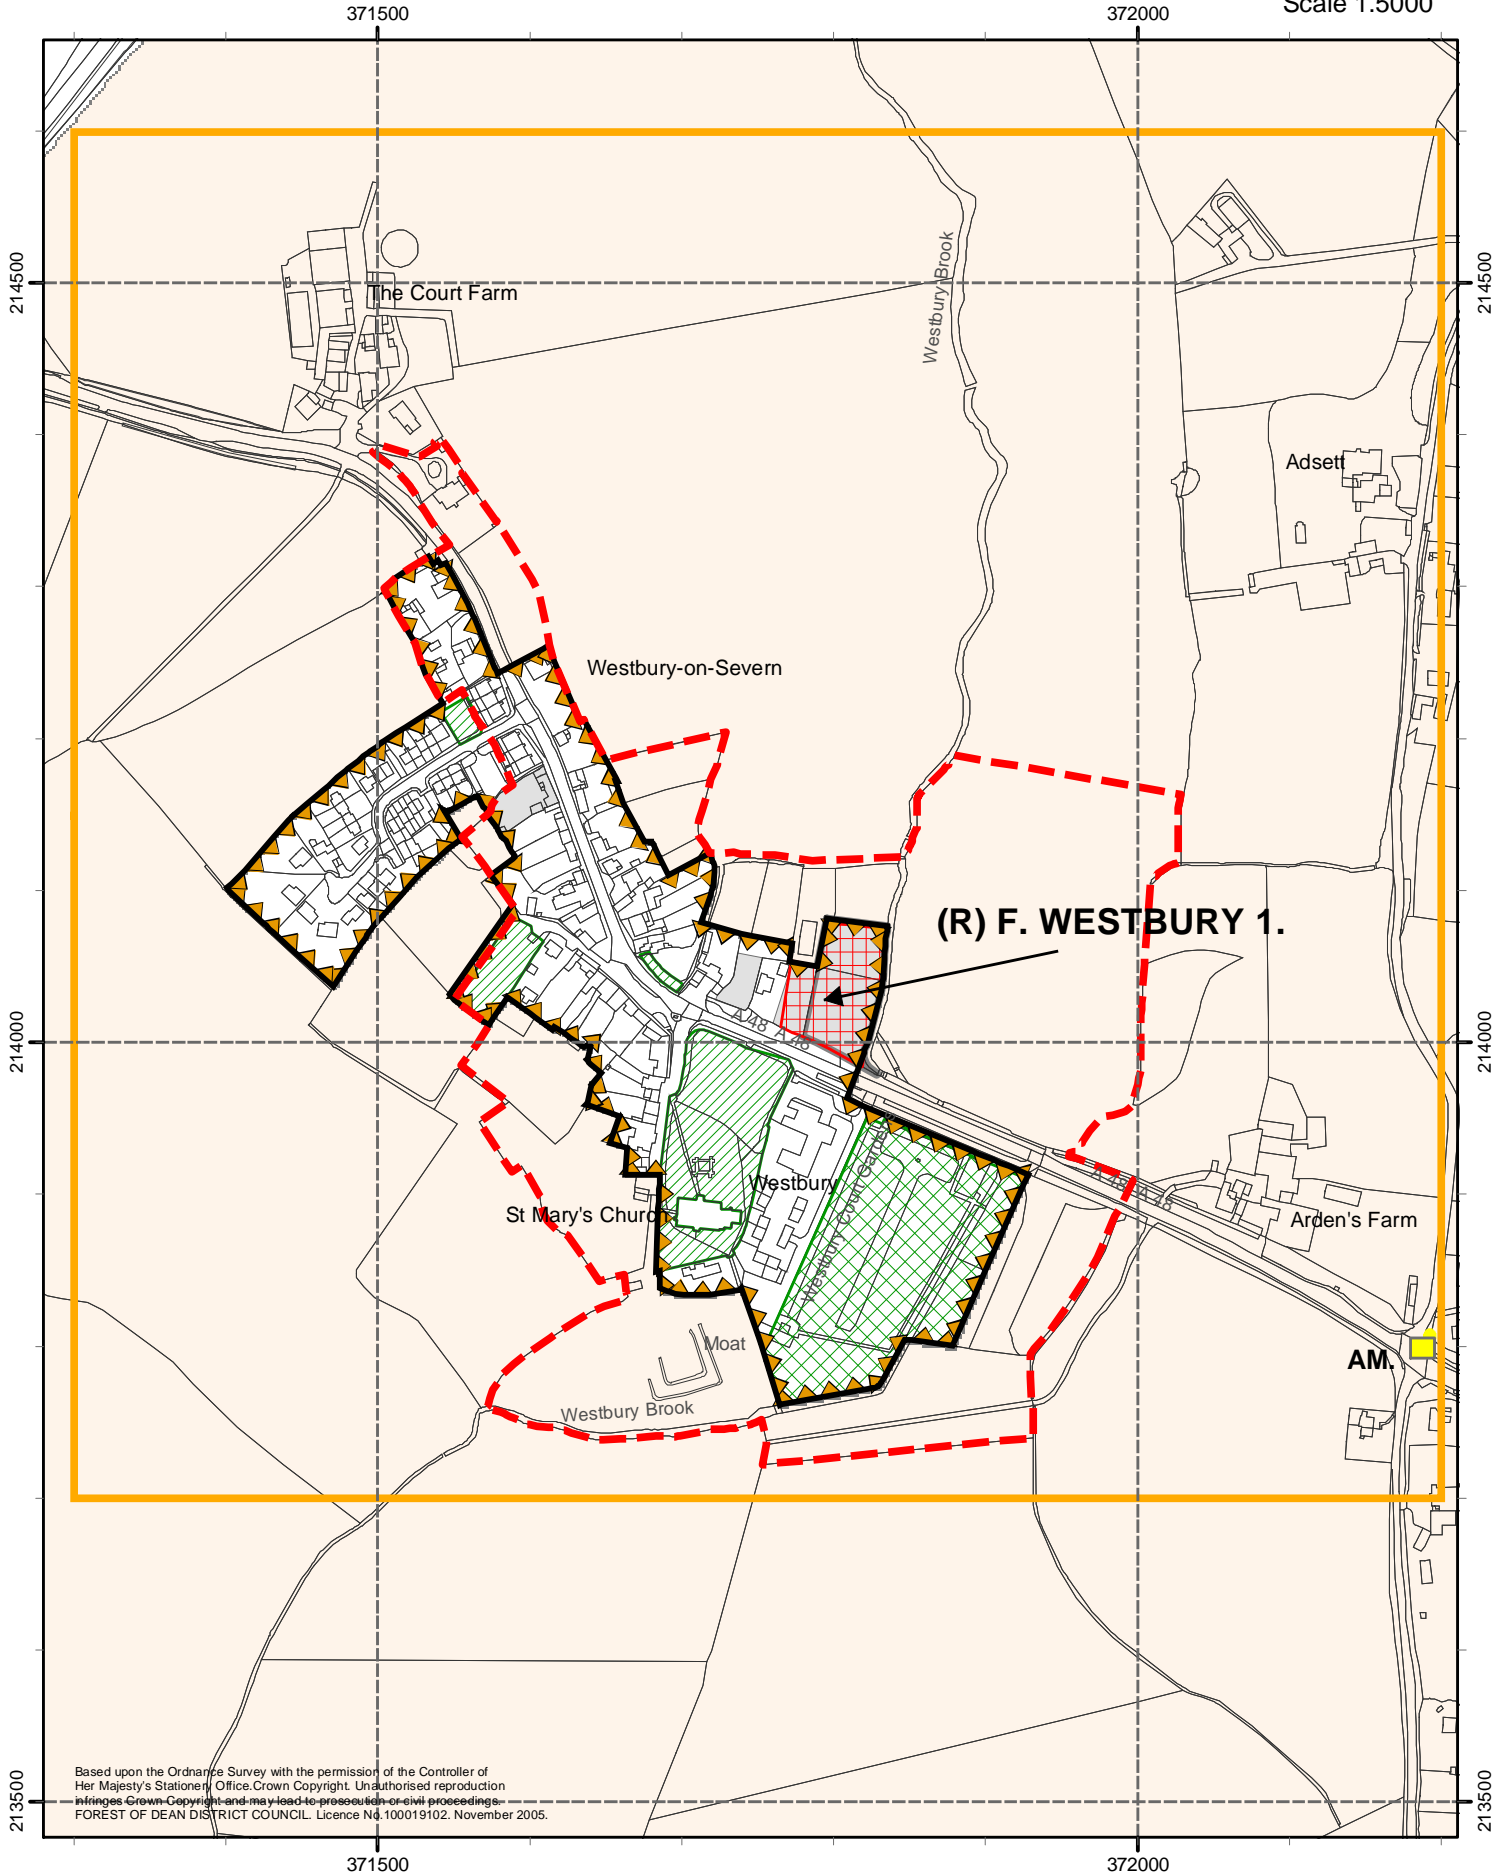

Forest of Dean District Local Plan Review Adopted November 2005. Inset 48. WESTBURY ON SEVERN.

Scale 1.5000