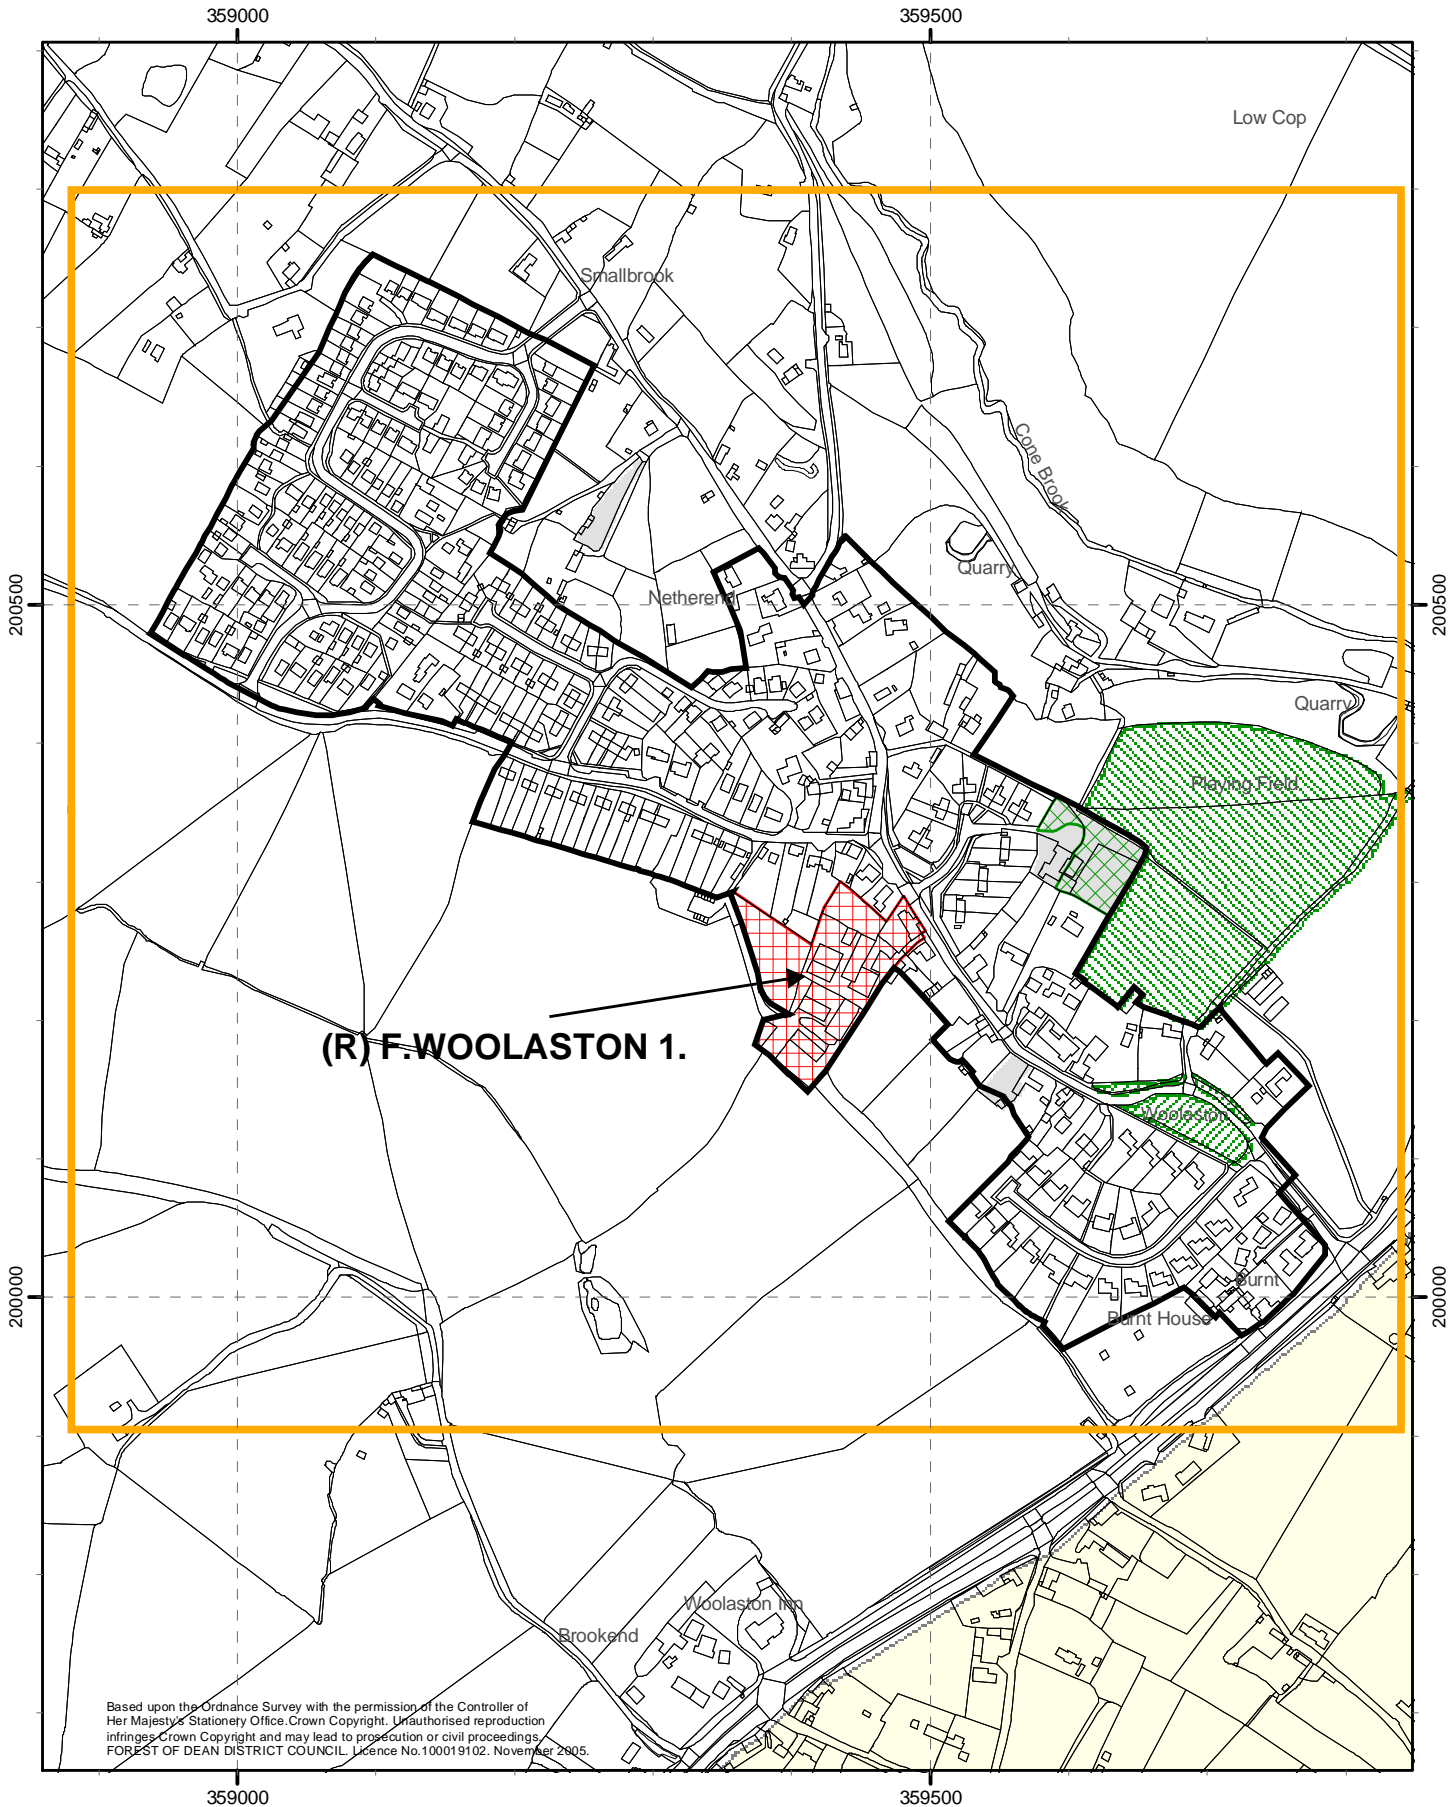

Forest of Dean District Local Plan Review Adopted November 2005. Inset 51. WOOLASTON (Including Netherend)

Scale 1:5,500

Based upon the Ordnance Survey with the permission of the Controller of Her Majesty's Stationery Office. Crown Copyright. Unauthorised reproduction infringes Crown Copyright and may lead to prosecution or civil proceedings. FOREST OF DEAN DISTRICT COUNCIL. Licence No.100019102. November 2005.