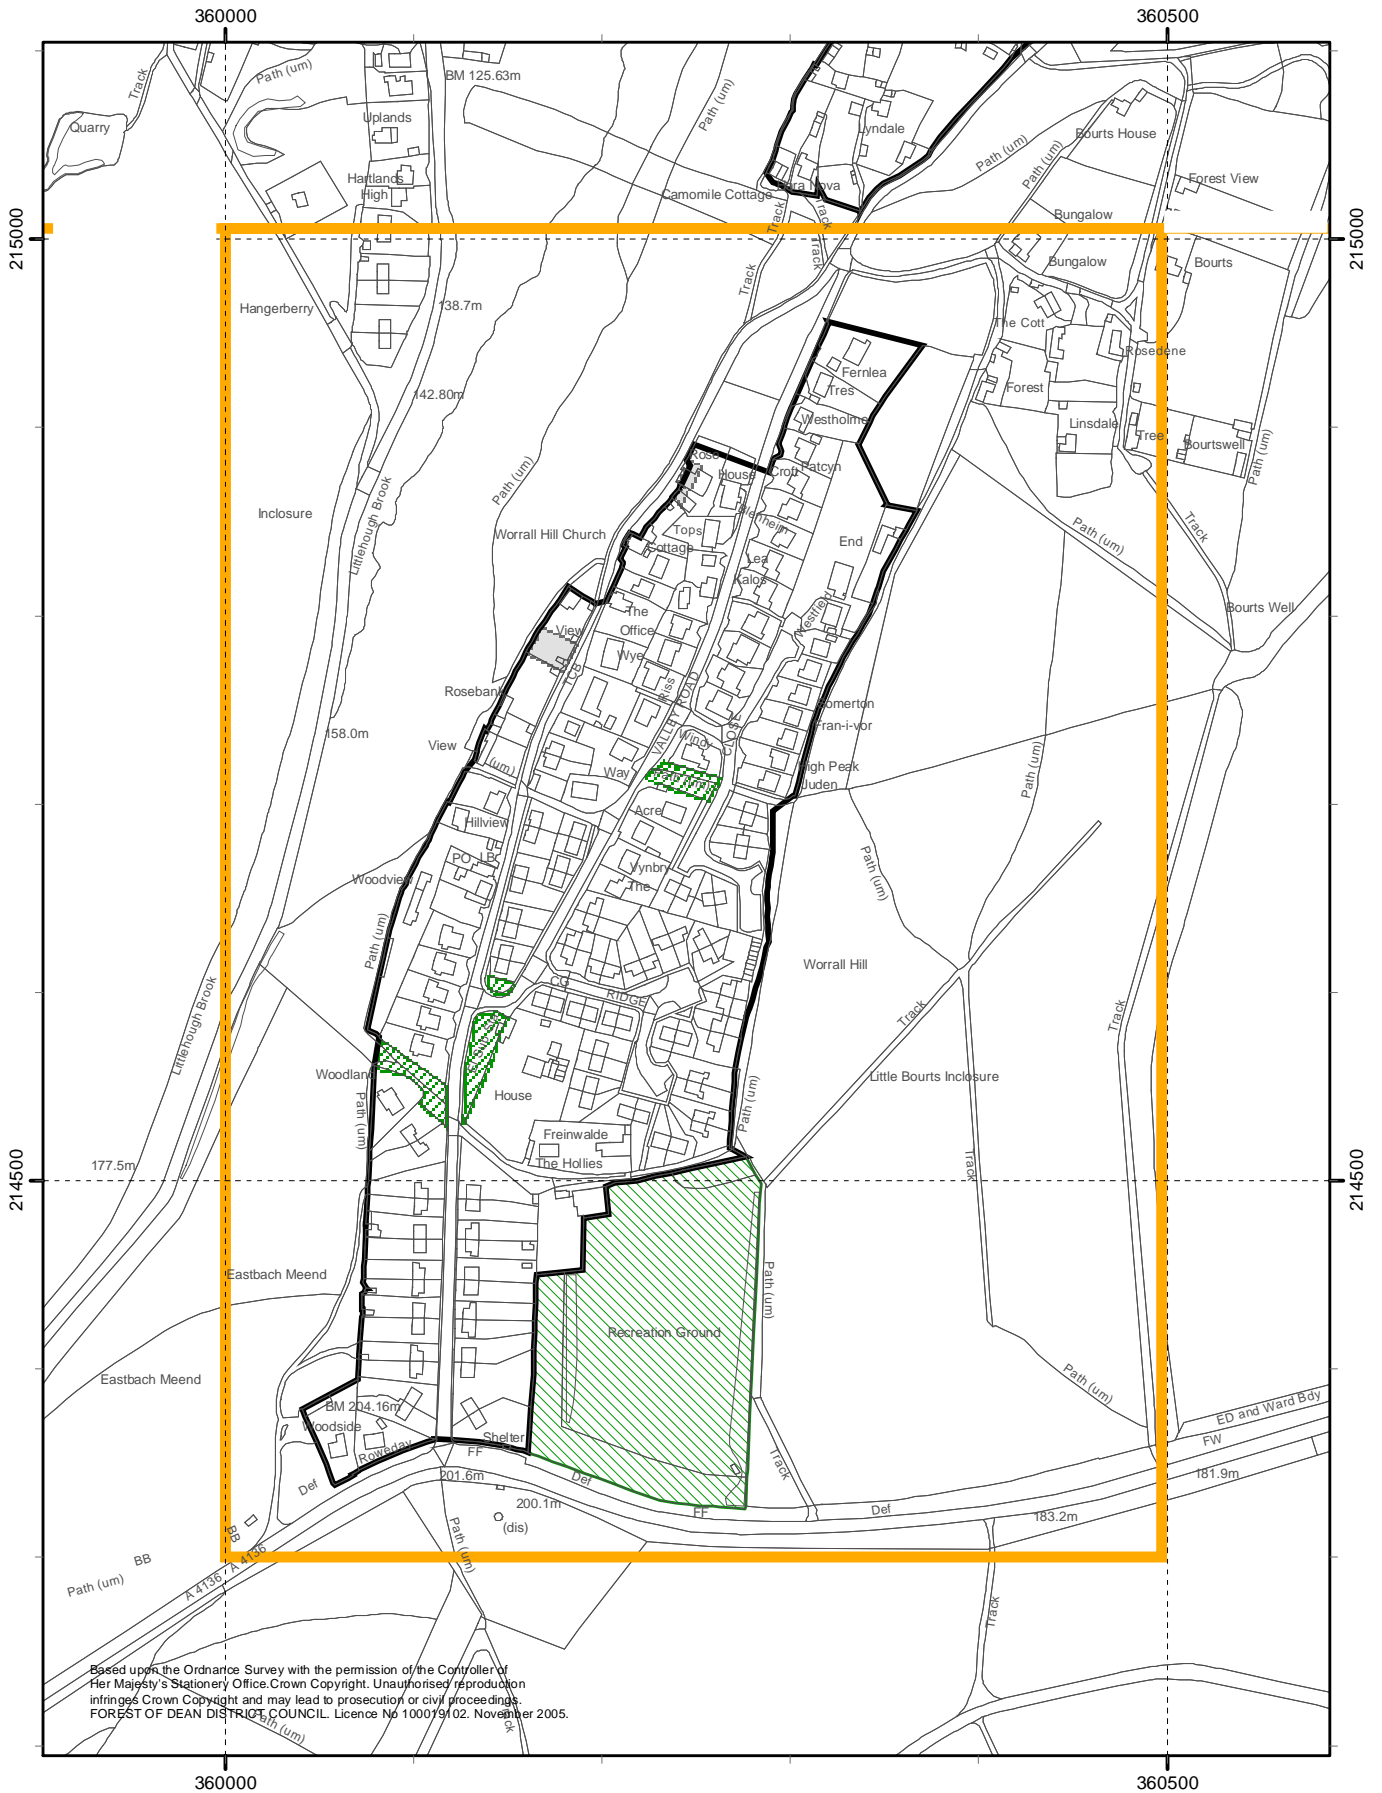

Forest of Dean District Local Plan Review Adopted November 2005. Inset 52. WORRALL HILL.

Scale 1.4000.