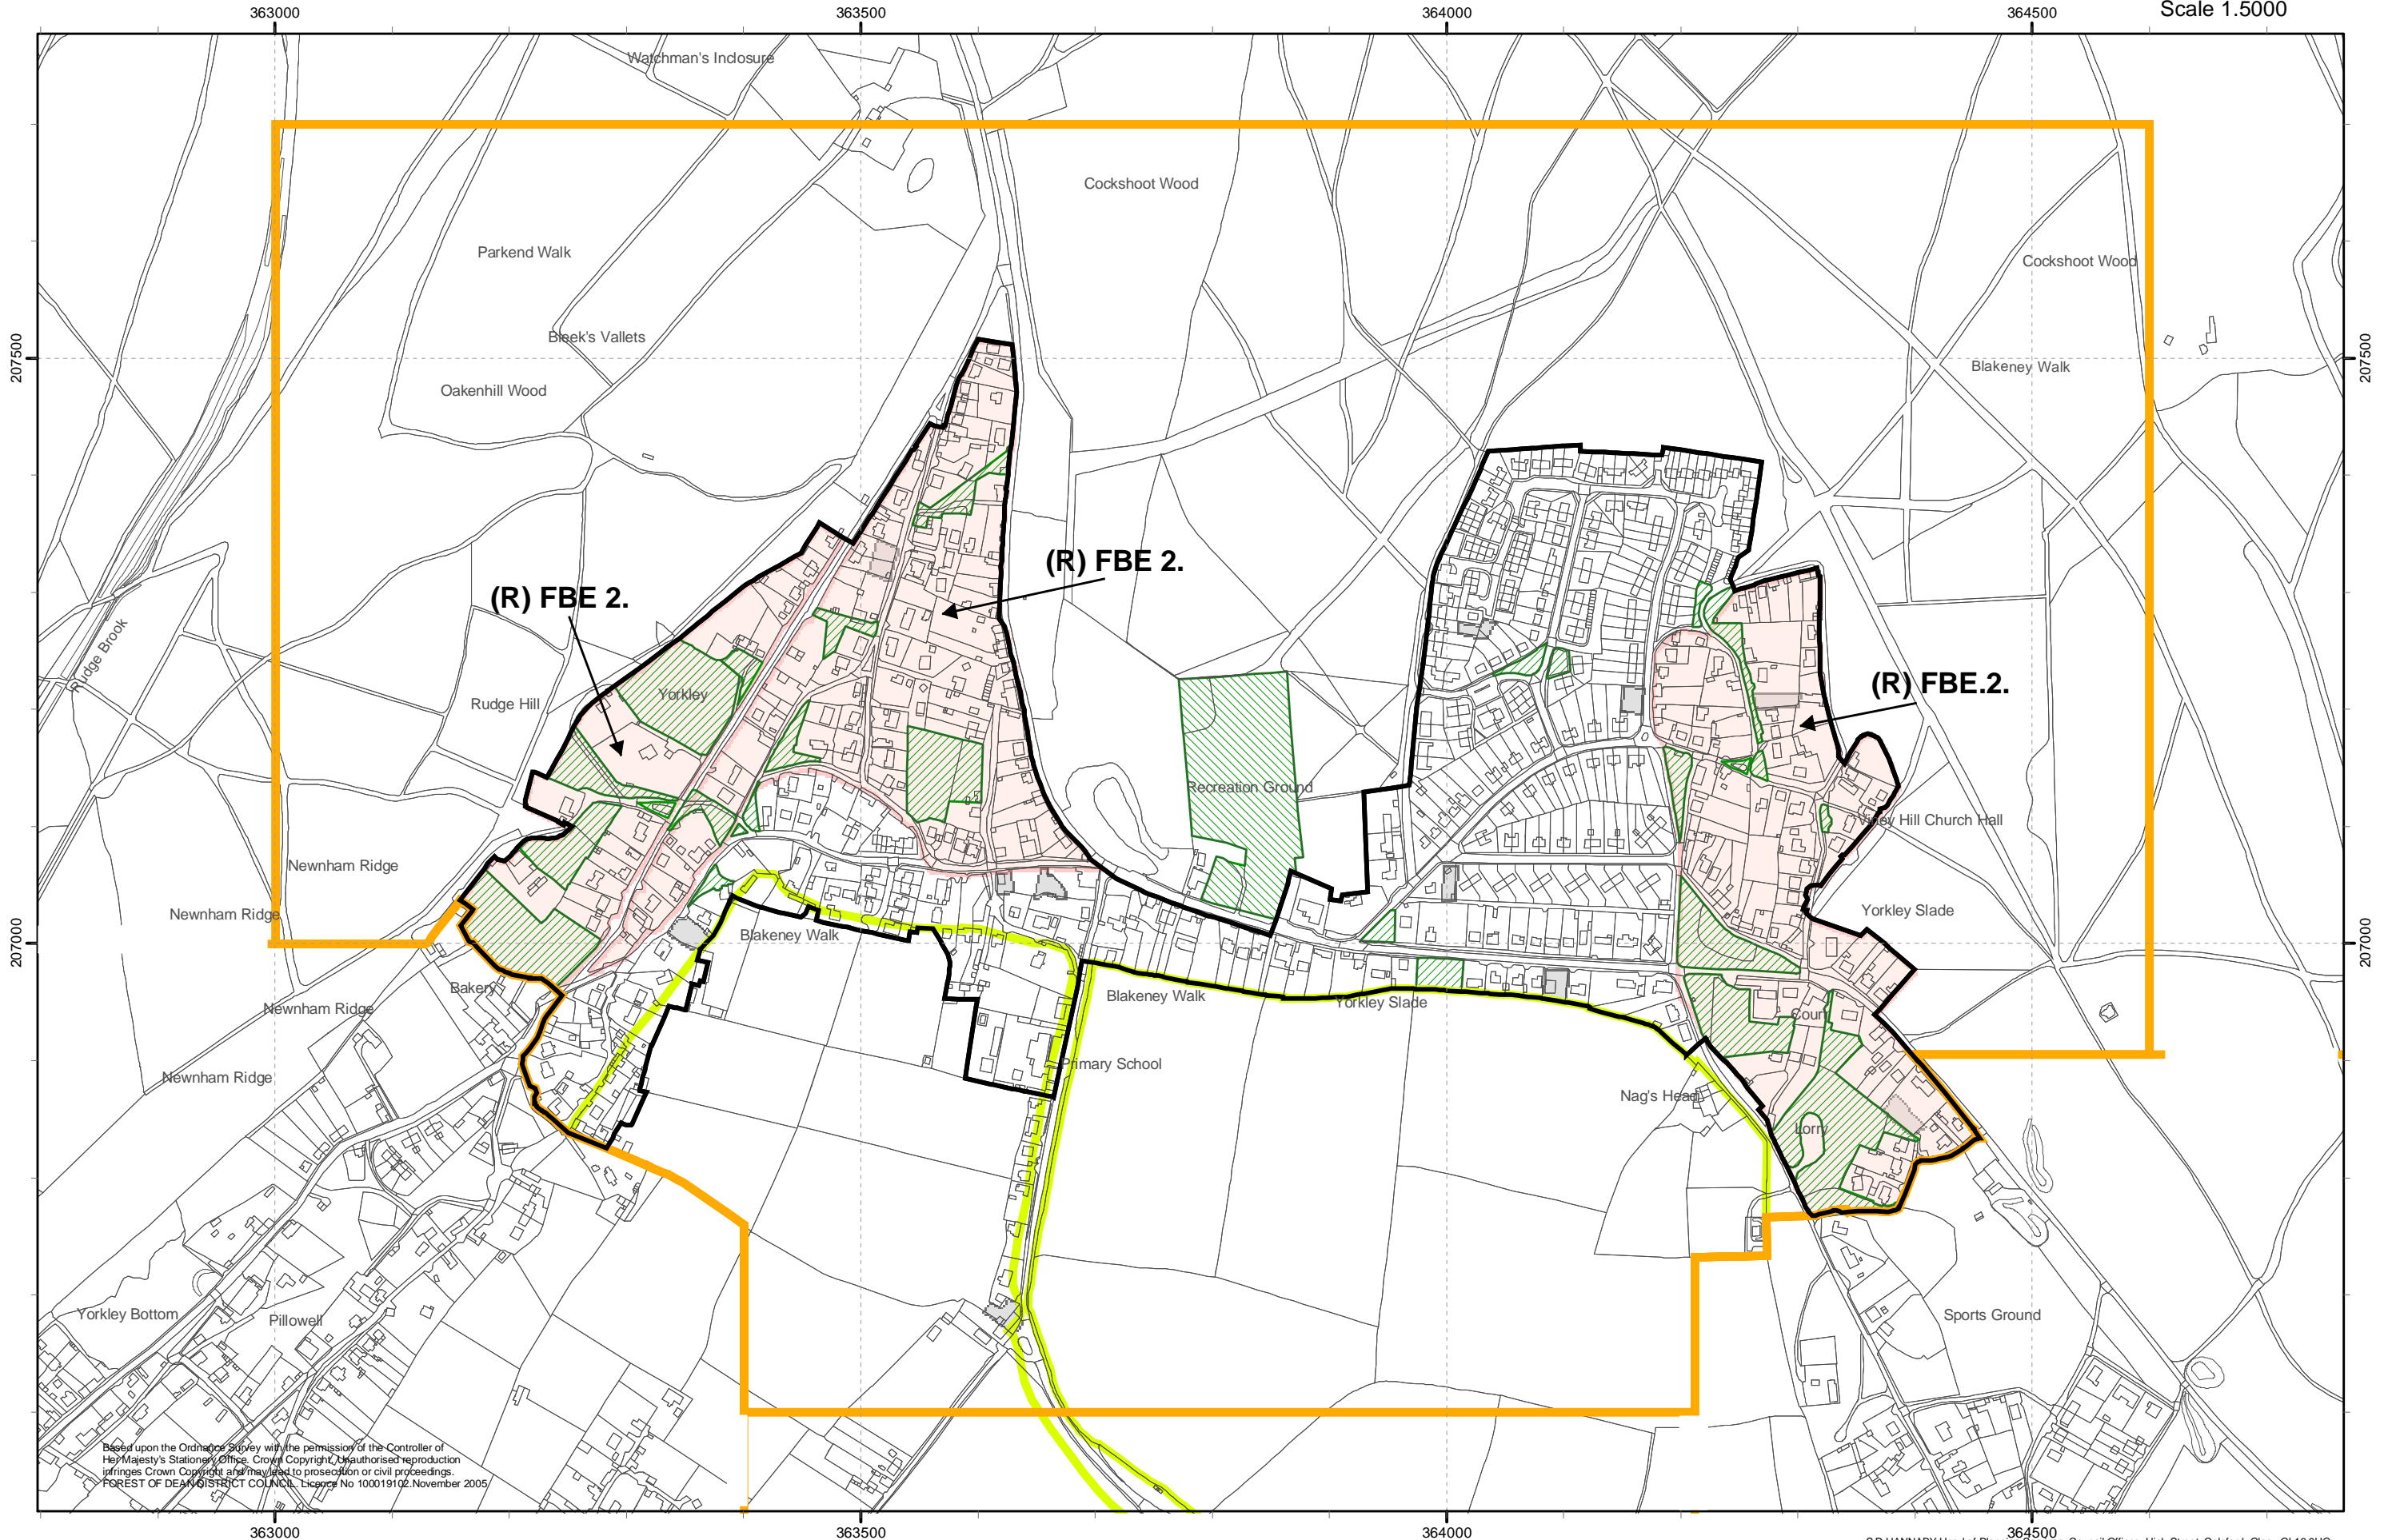

Forest of Dean District Local Plan Review.
Adopted November 2005. Inset 53. YORKLEY AND YORKLEY SLADE.

Scale 1:5000