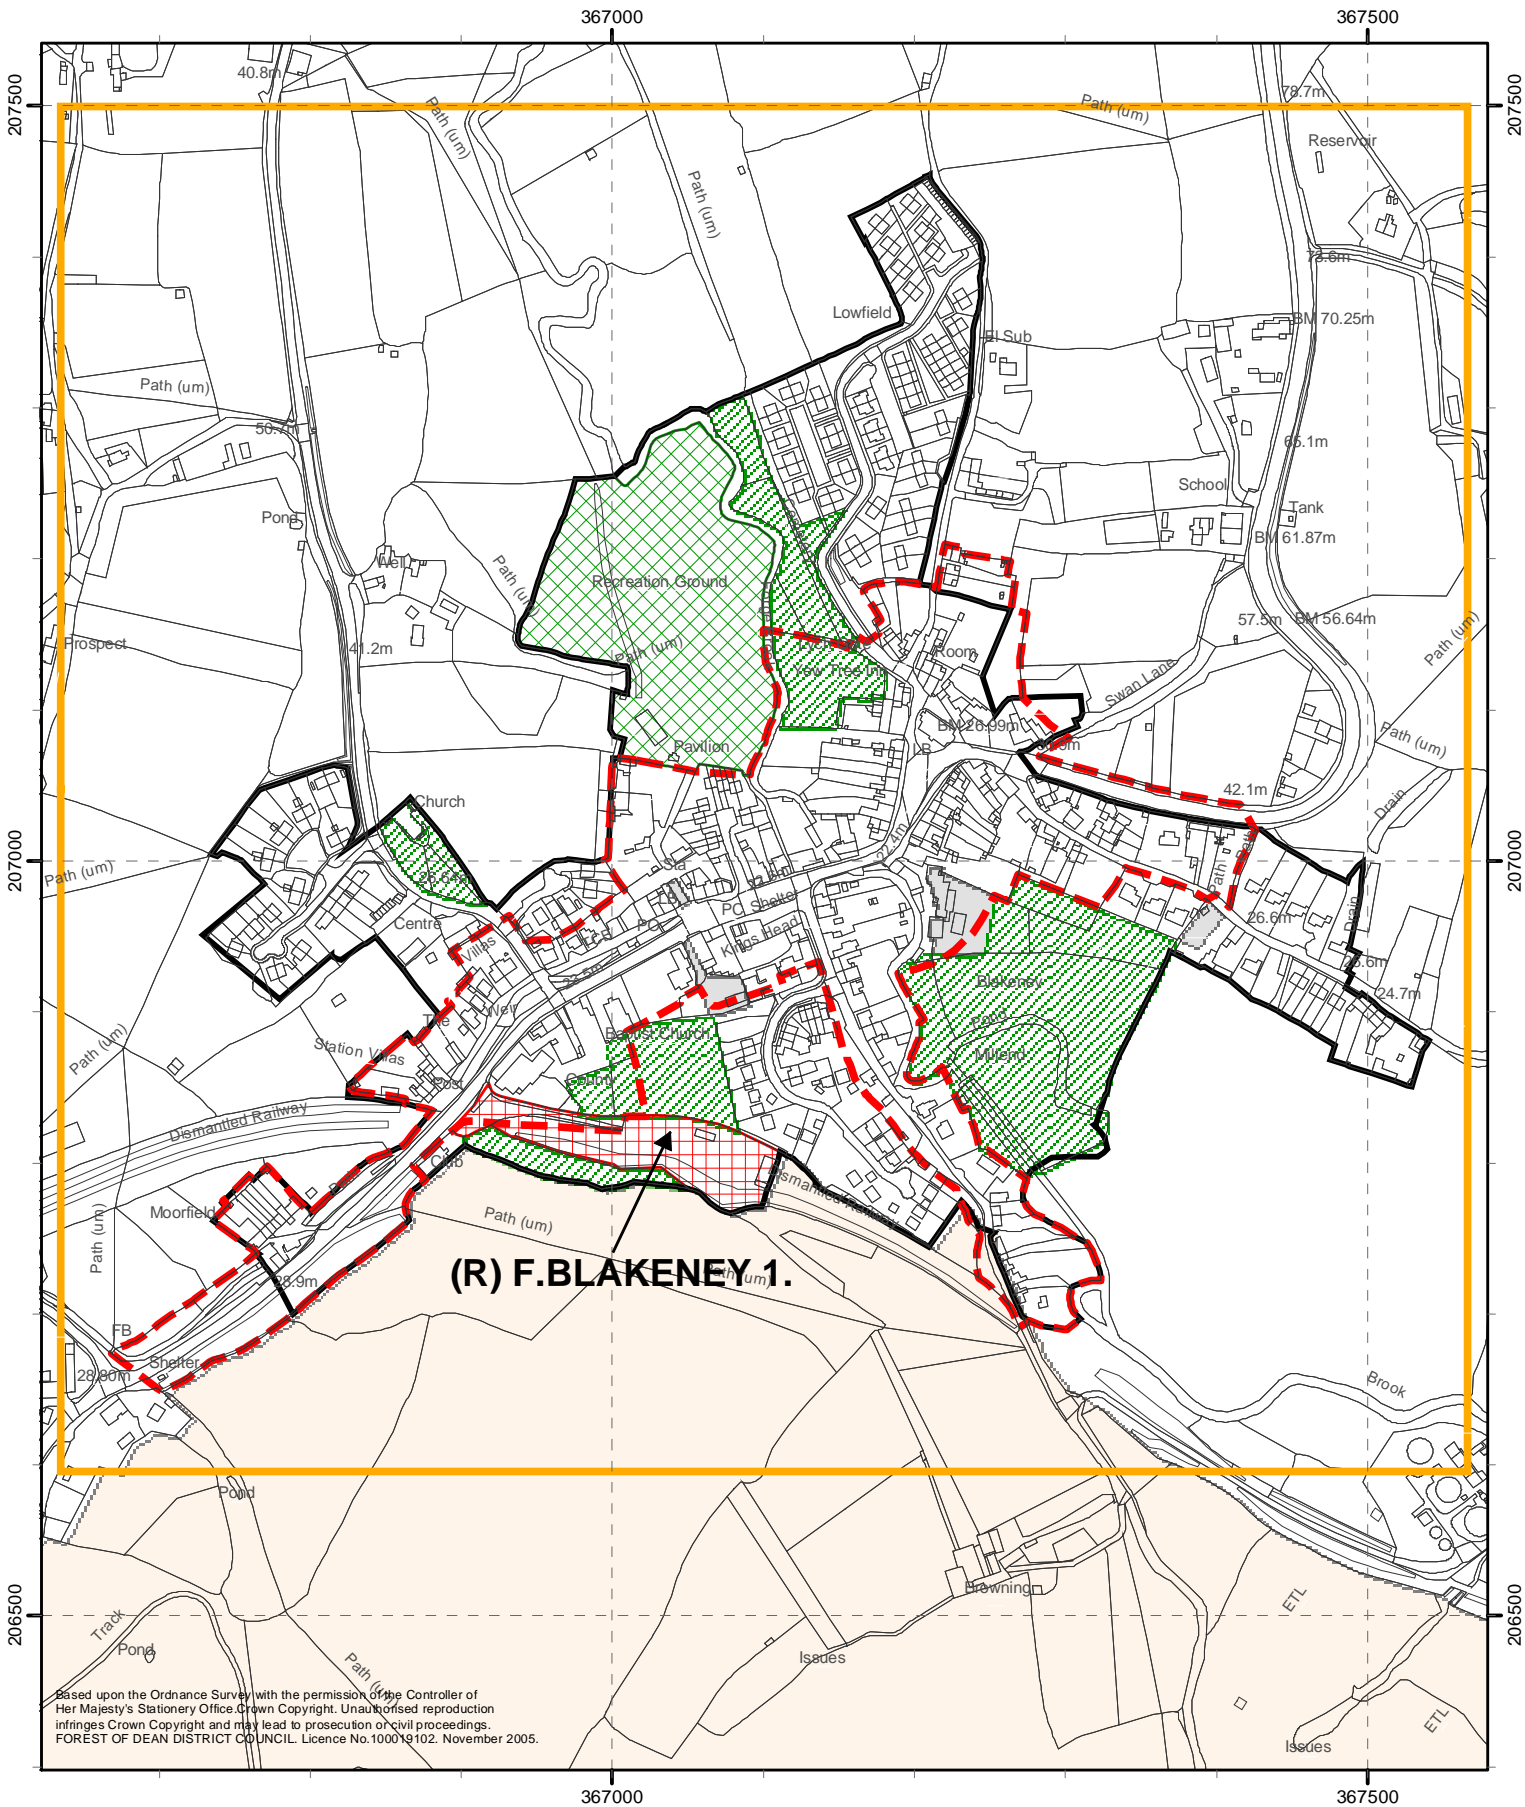

Forest of Dean District Local Plan Review Adopted November 2005. Inset 10. BLAKENEY.

Scale 1:5000