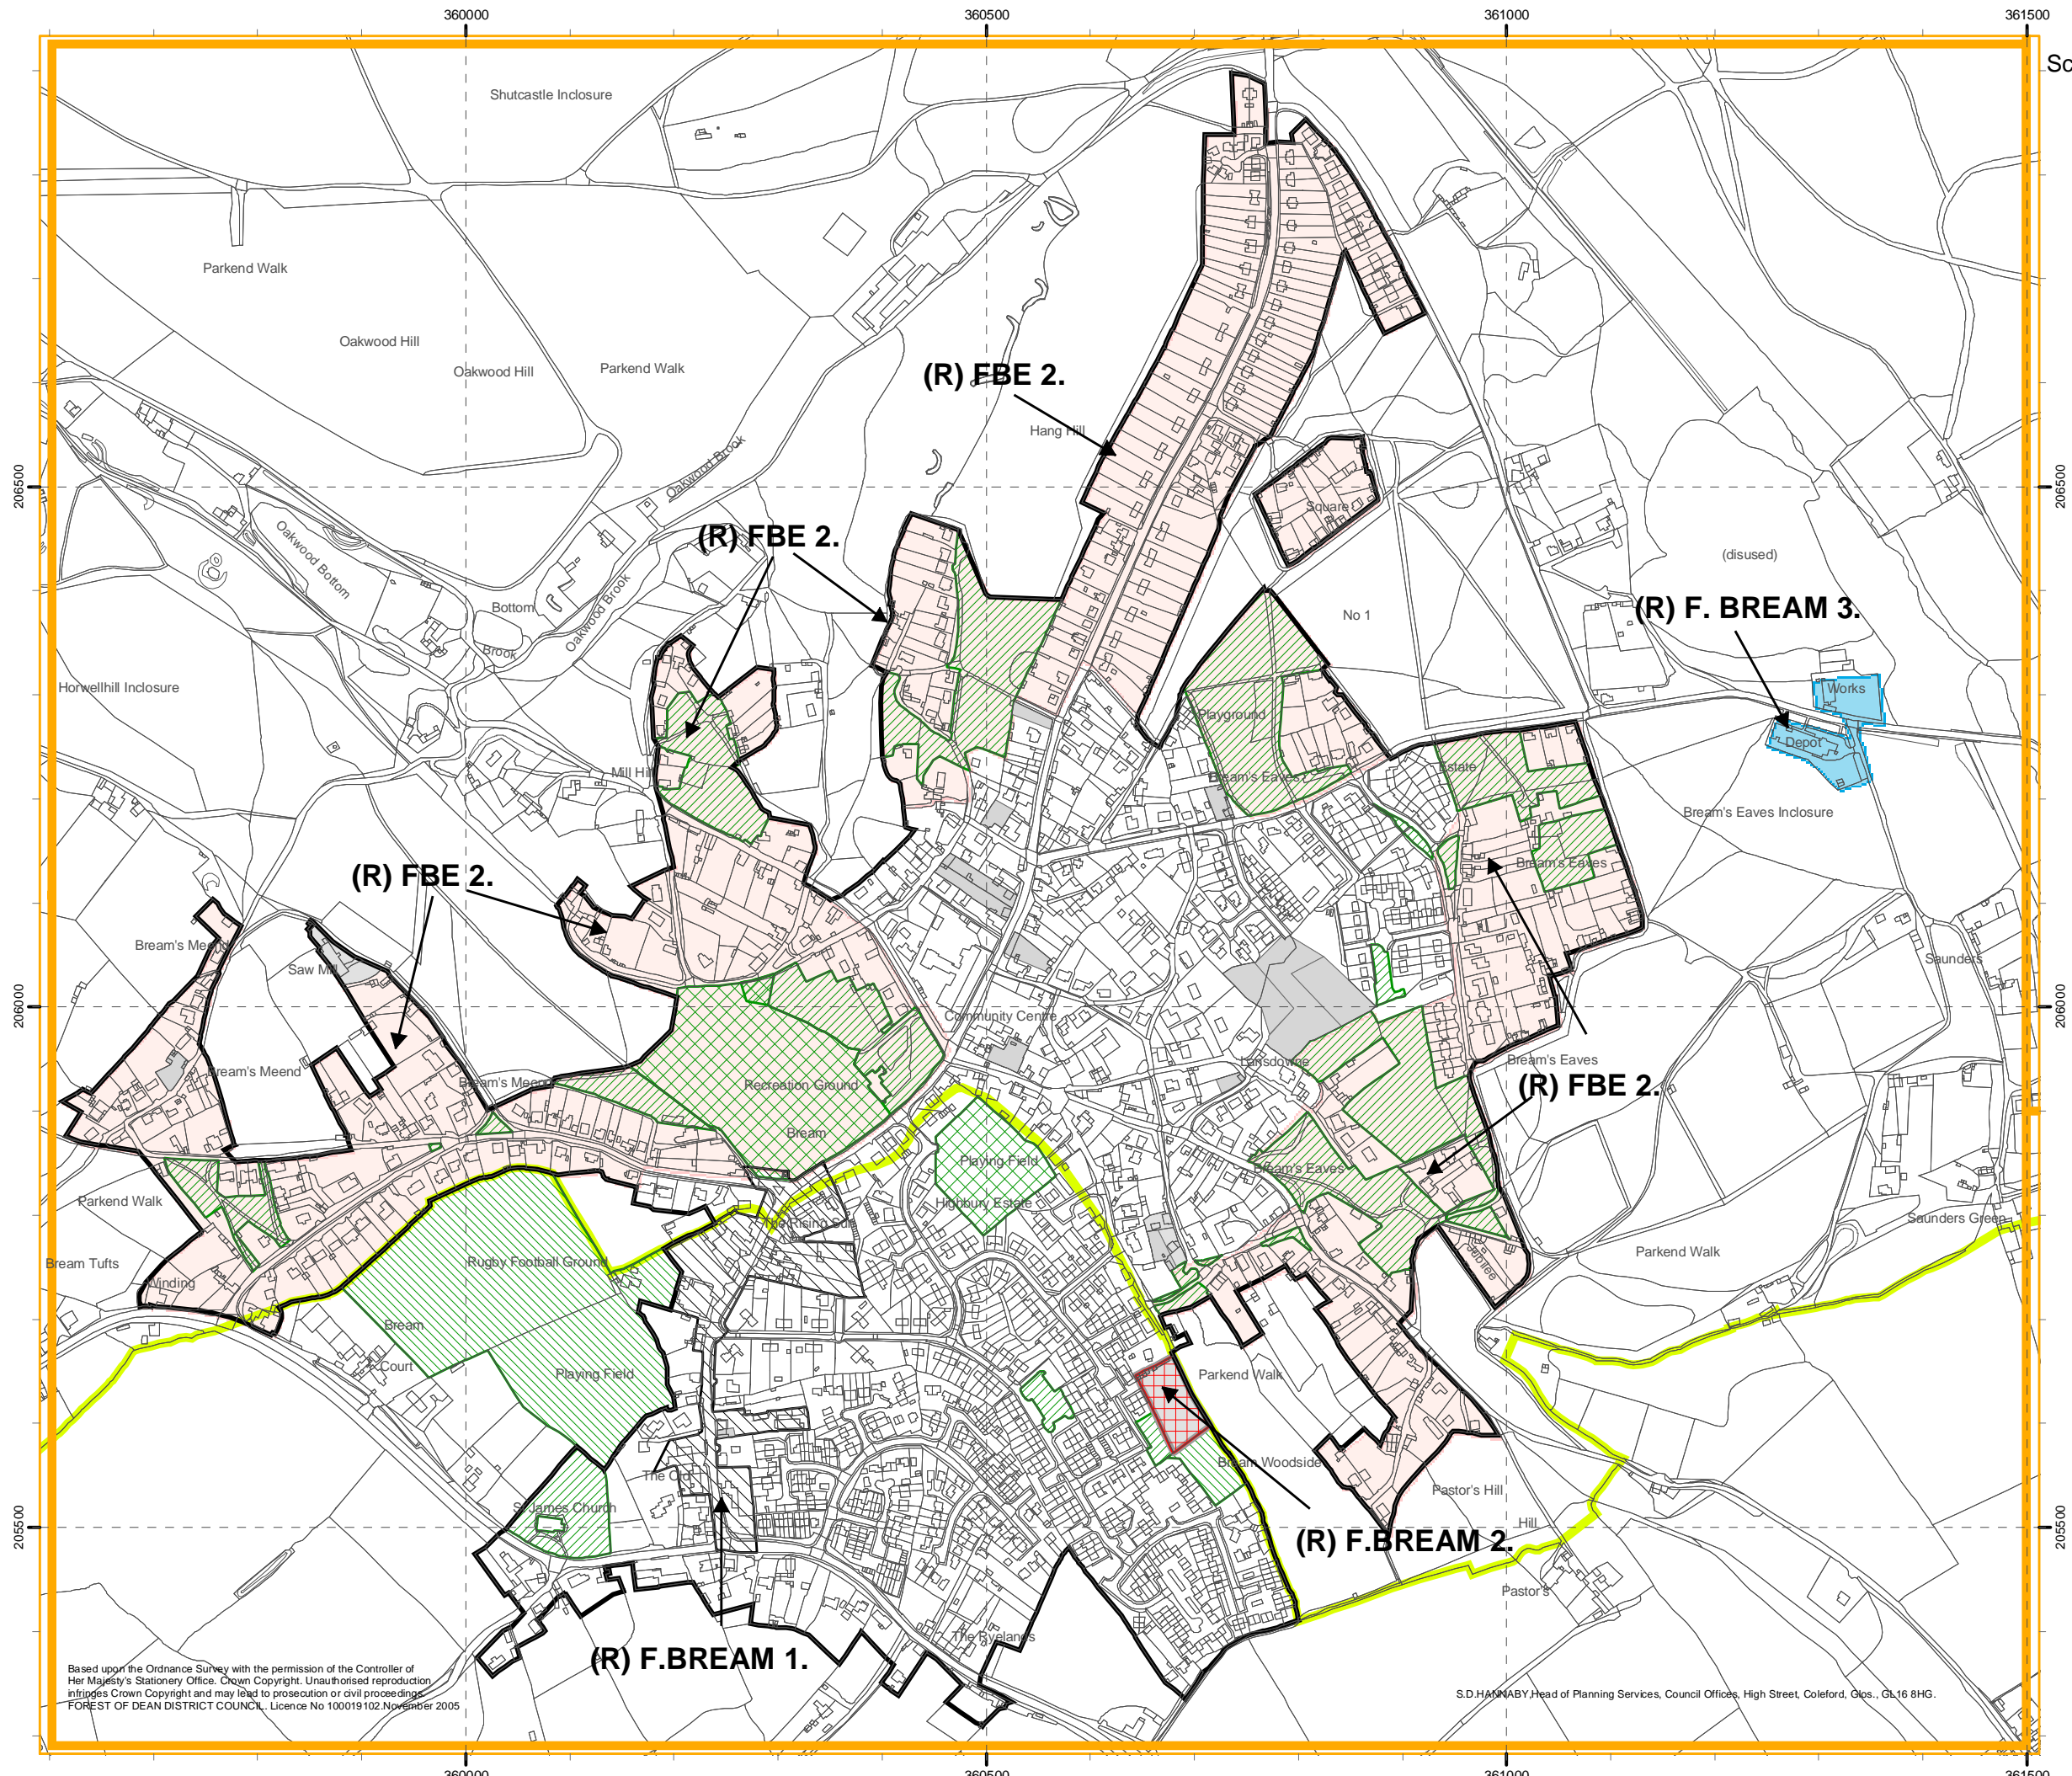

Forest of Dean District Local Plan Review. Adopted November 2005. Inset 11. BREAM

Scale 1:6000

S.D.HAMMABY Head of Planning Services, Council Offices, High Street, Coleford, Glos., GL16 8HG.