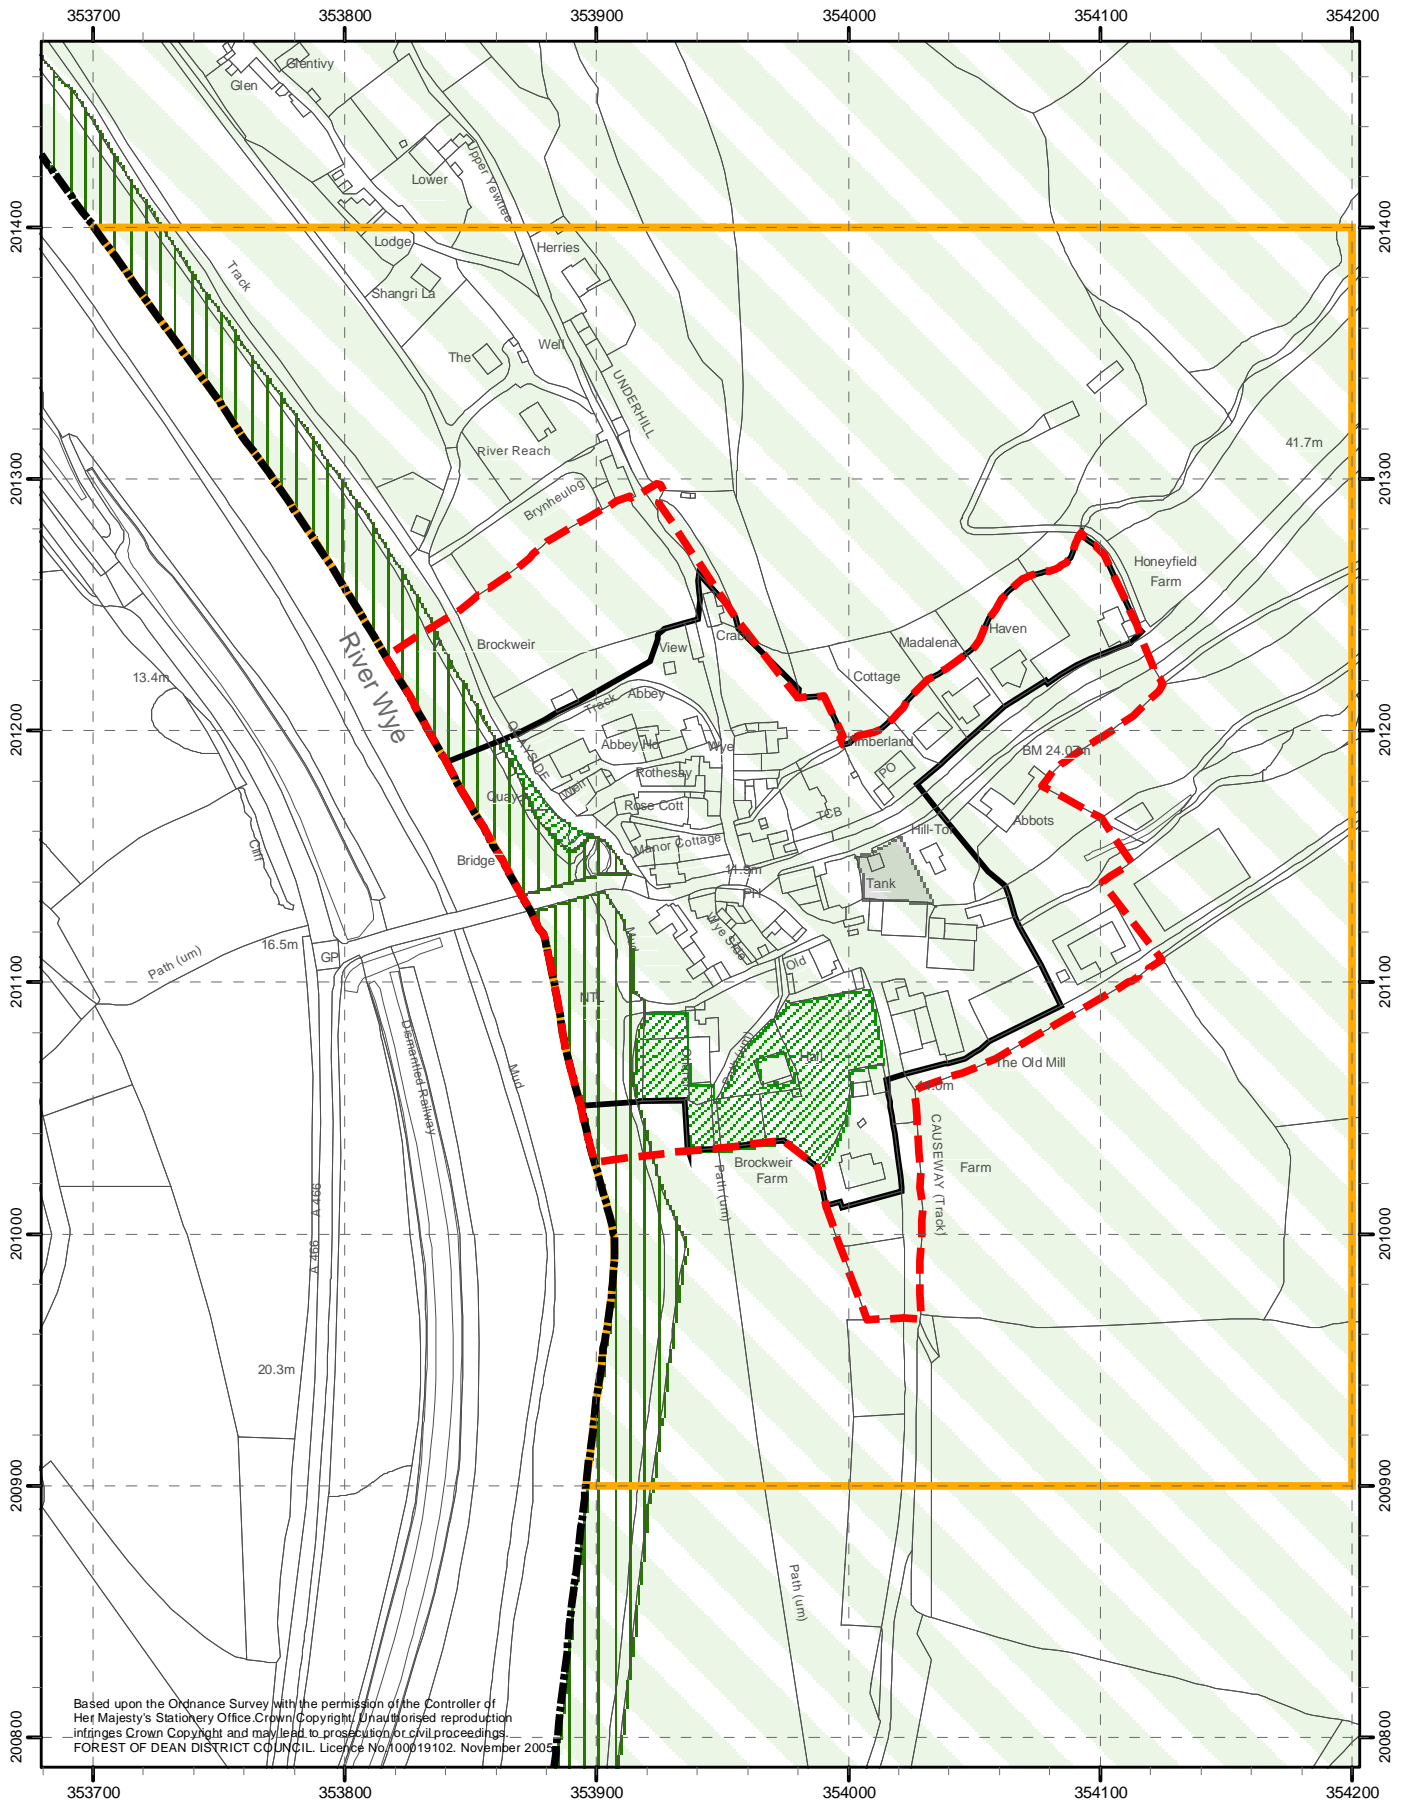

Forest of Dean District Local Plan Review Adopted November 2005. Inset 13. BROCKWEIR

Scale 1:3000

Based upon the Ordnance Survey with the permission of the Controller of Her Majesty's Stationery Office. Crown Copyright. Unauthorised reproduction infringes Crown Copyright and may lead to prosecution or civil proceedings. FOREST OF DEAN DISTRICT COUNCIL Licence No 100019102. November 2005