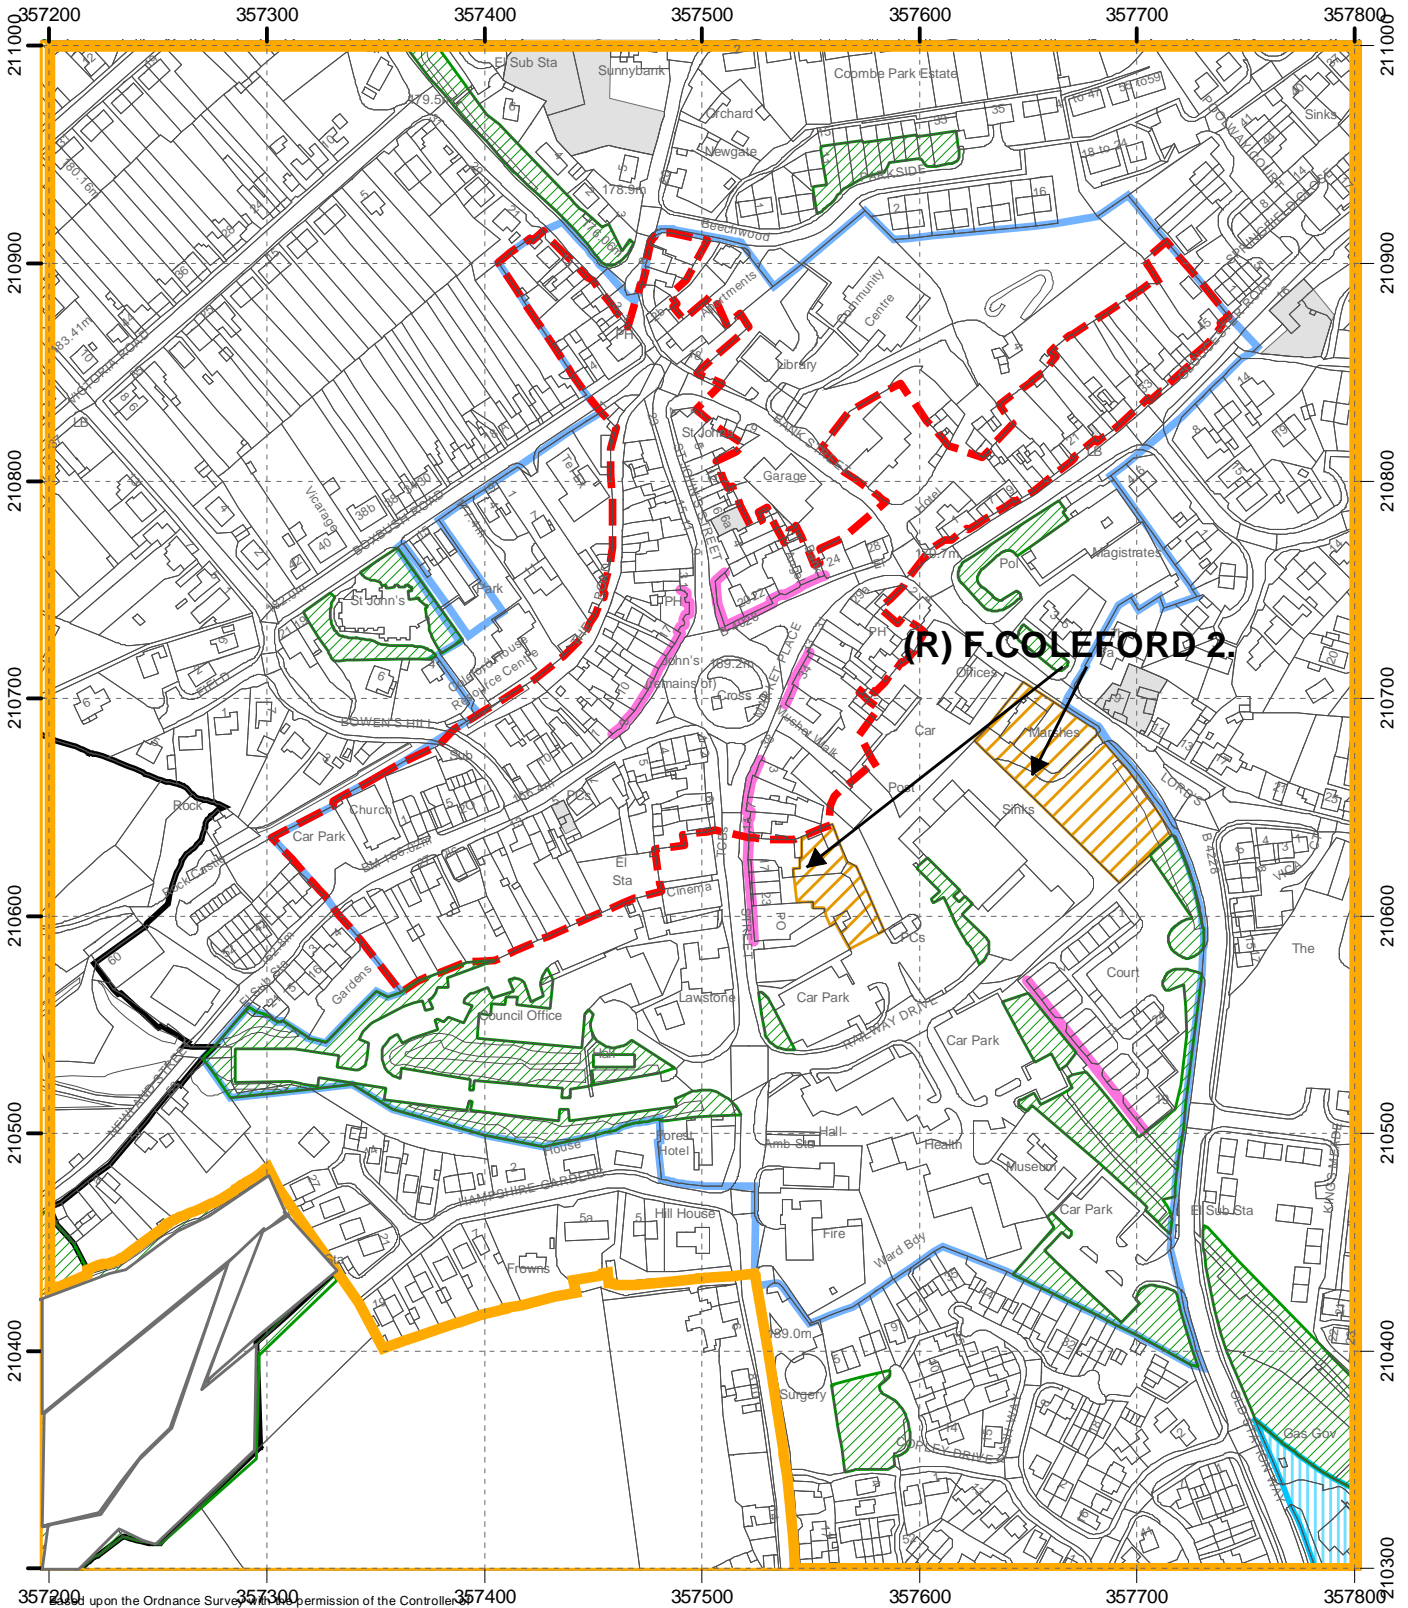

Forest of Dean District Local Plan Review

Adopted November 2005. Inset 3A. COLEFORD TOWN CENTRE

Scale 1:3500

357200 357300 357400 357500 357600 357700 357800
211000 210900 210800 210700 210600 210500 210400 210300