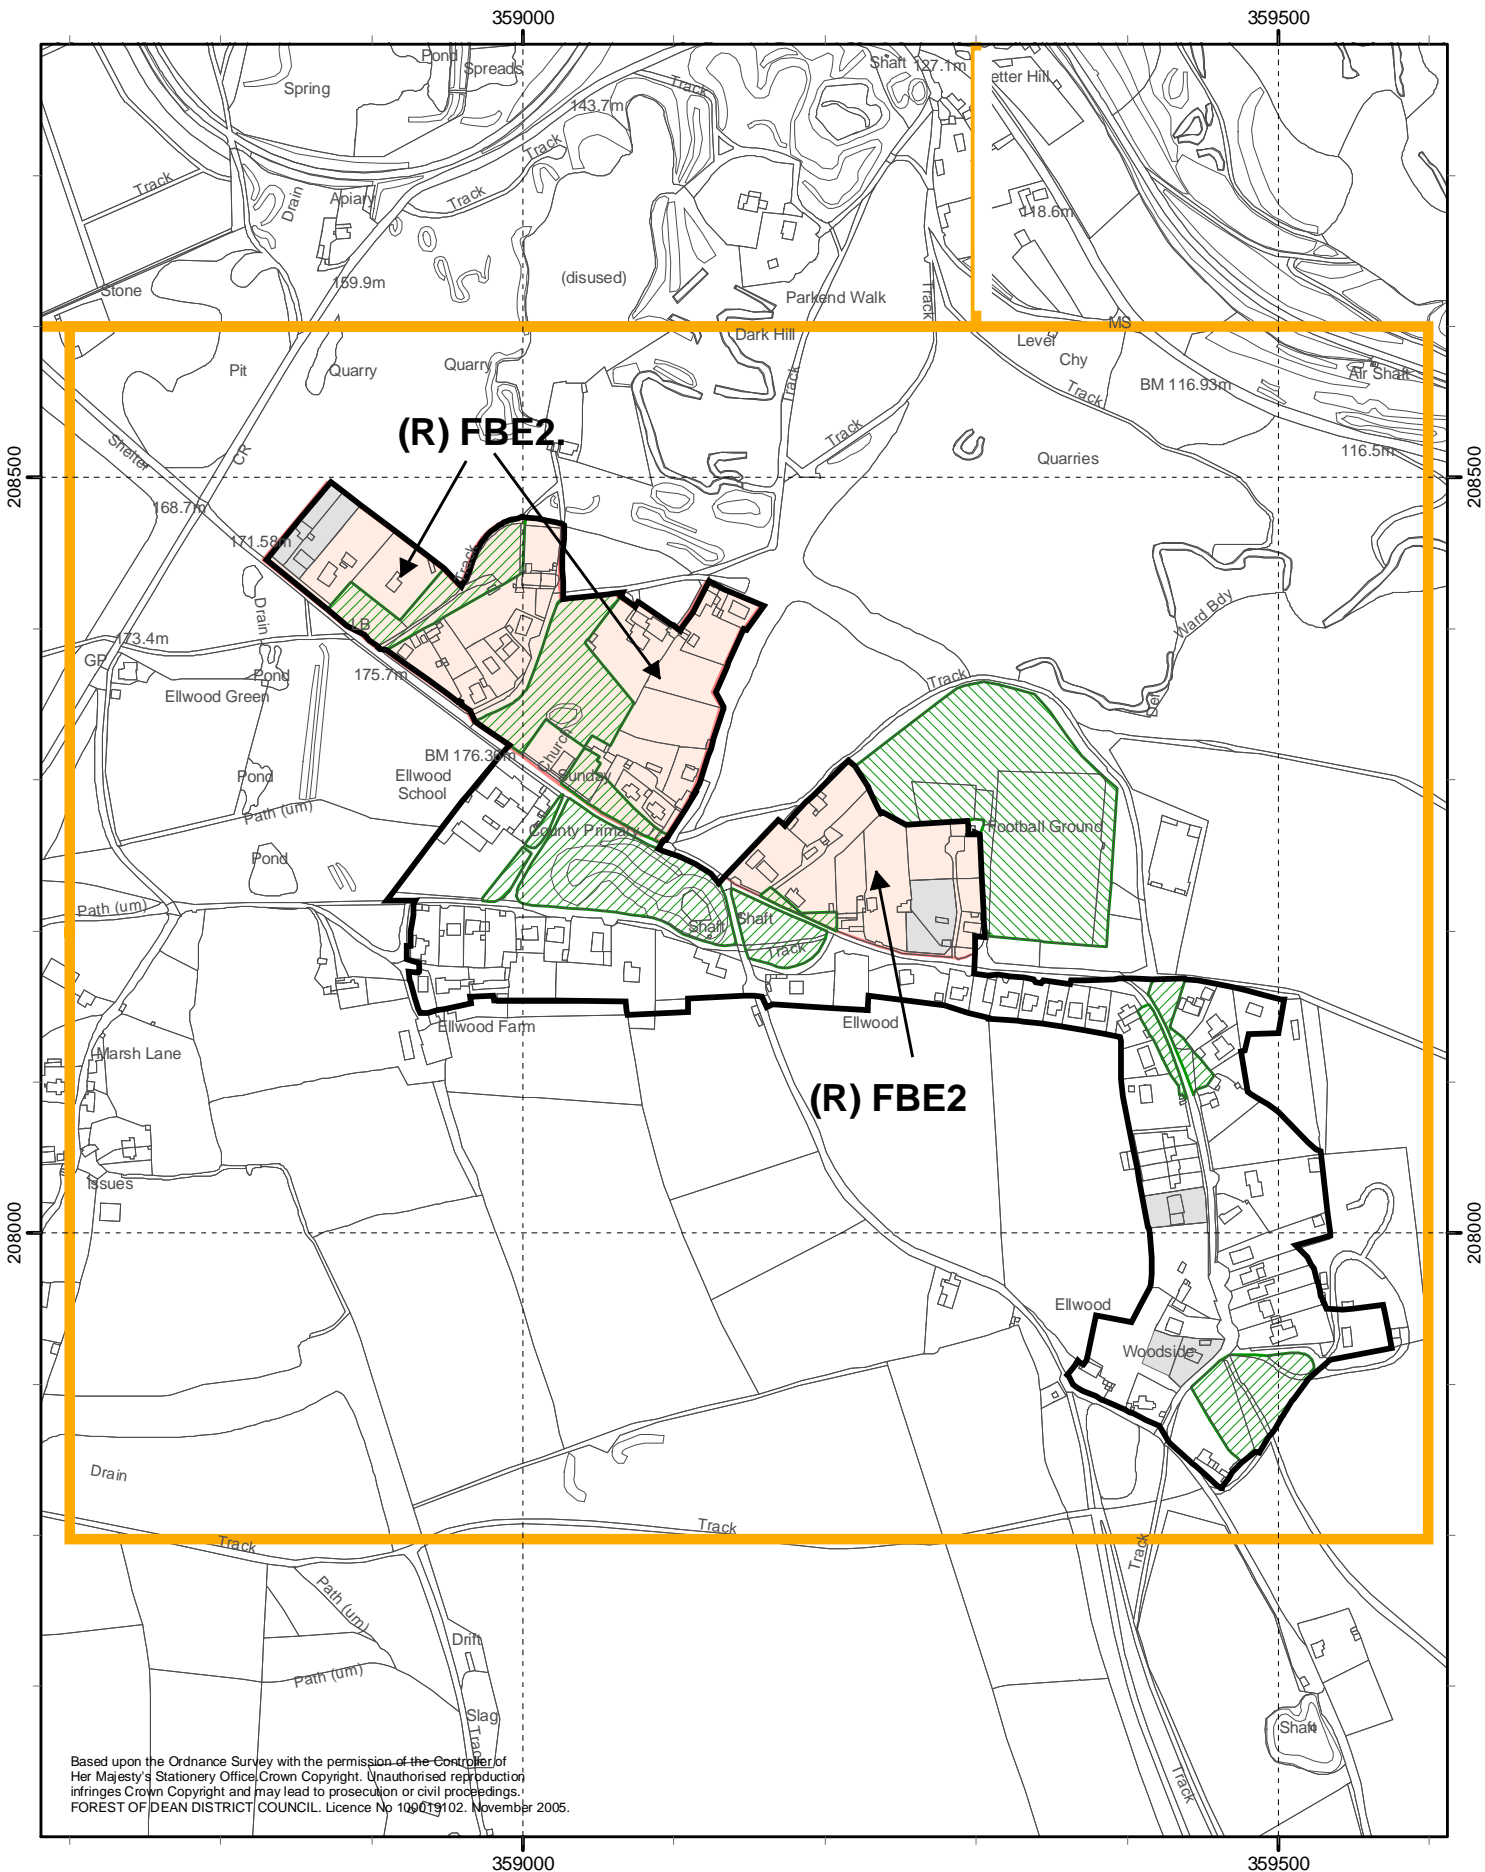

Forest of Dean District Local Plan Review Adopted November 2005. Inset 19. ELLWOOD.

Scale 1:5000.