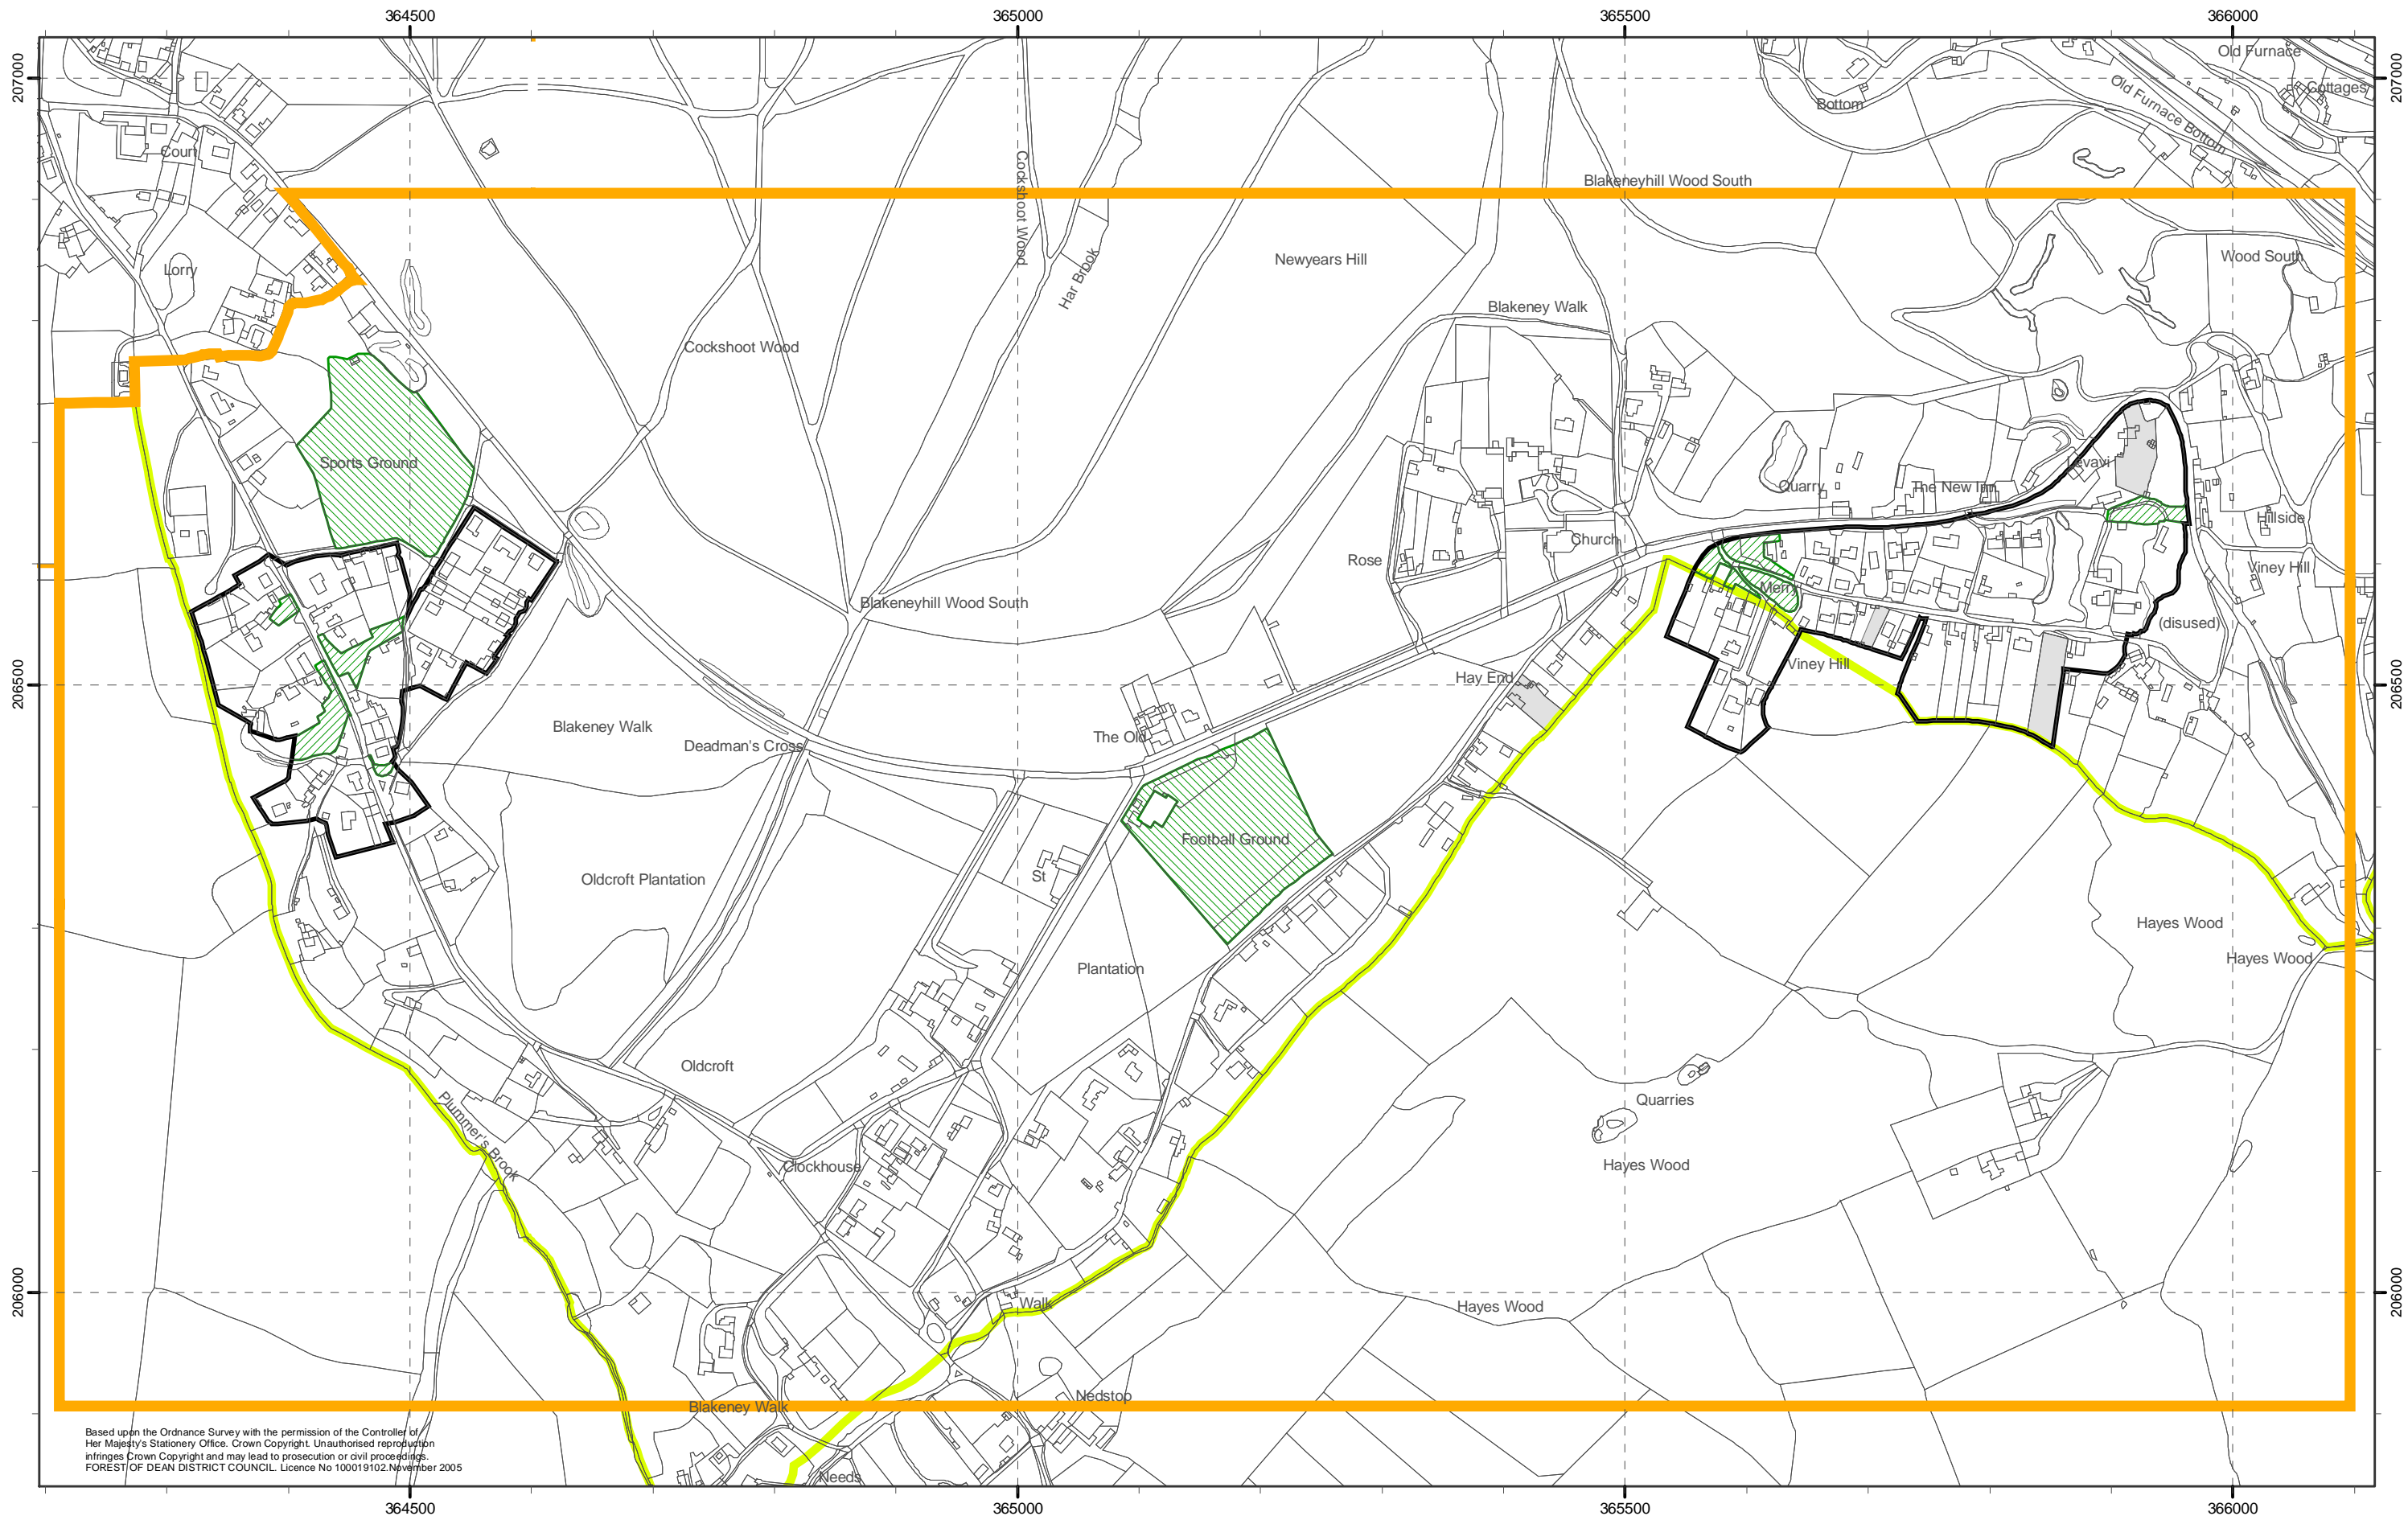

Forest of Dean District Local Plan Review. Adopted November 2005. Inset 33. OLDCROFT AND VINEY HILL

Scale 1:5000