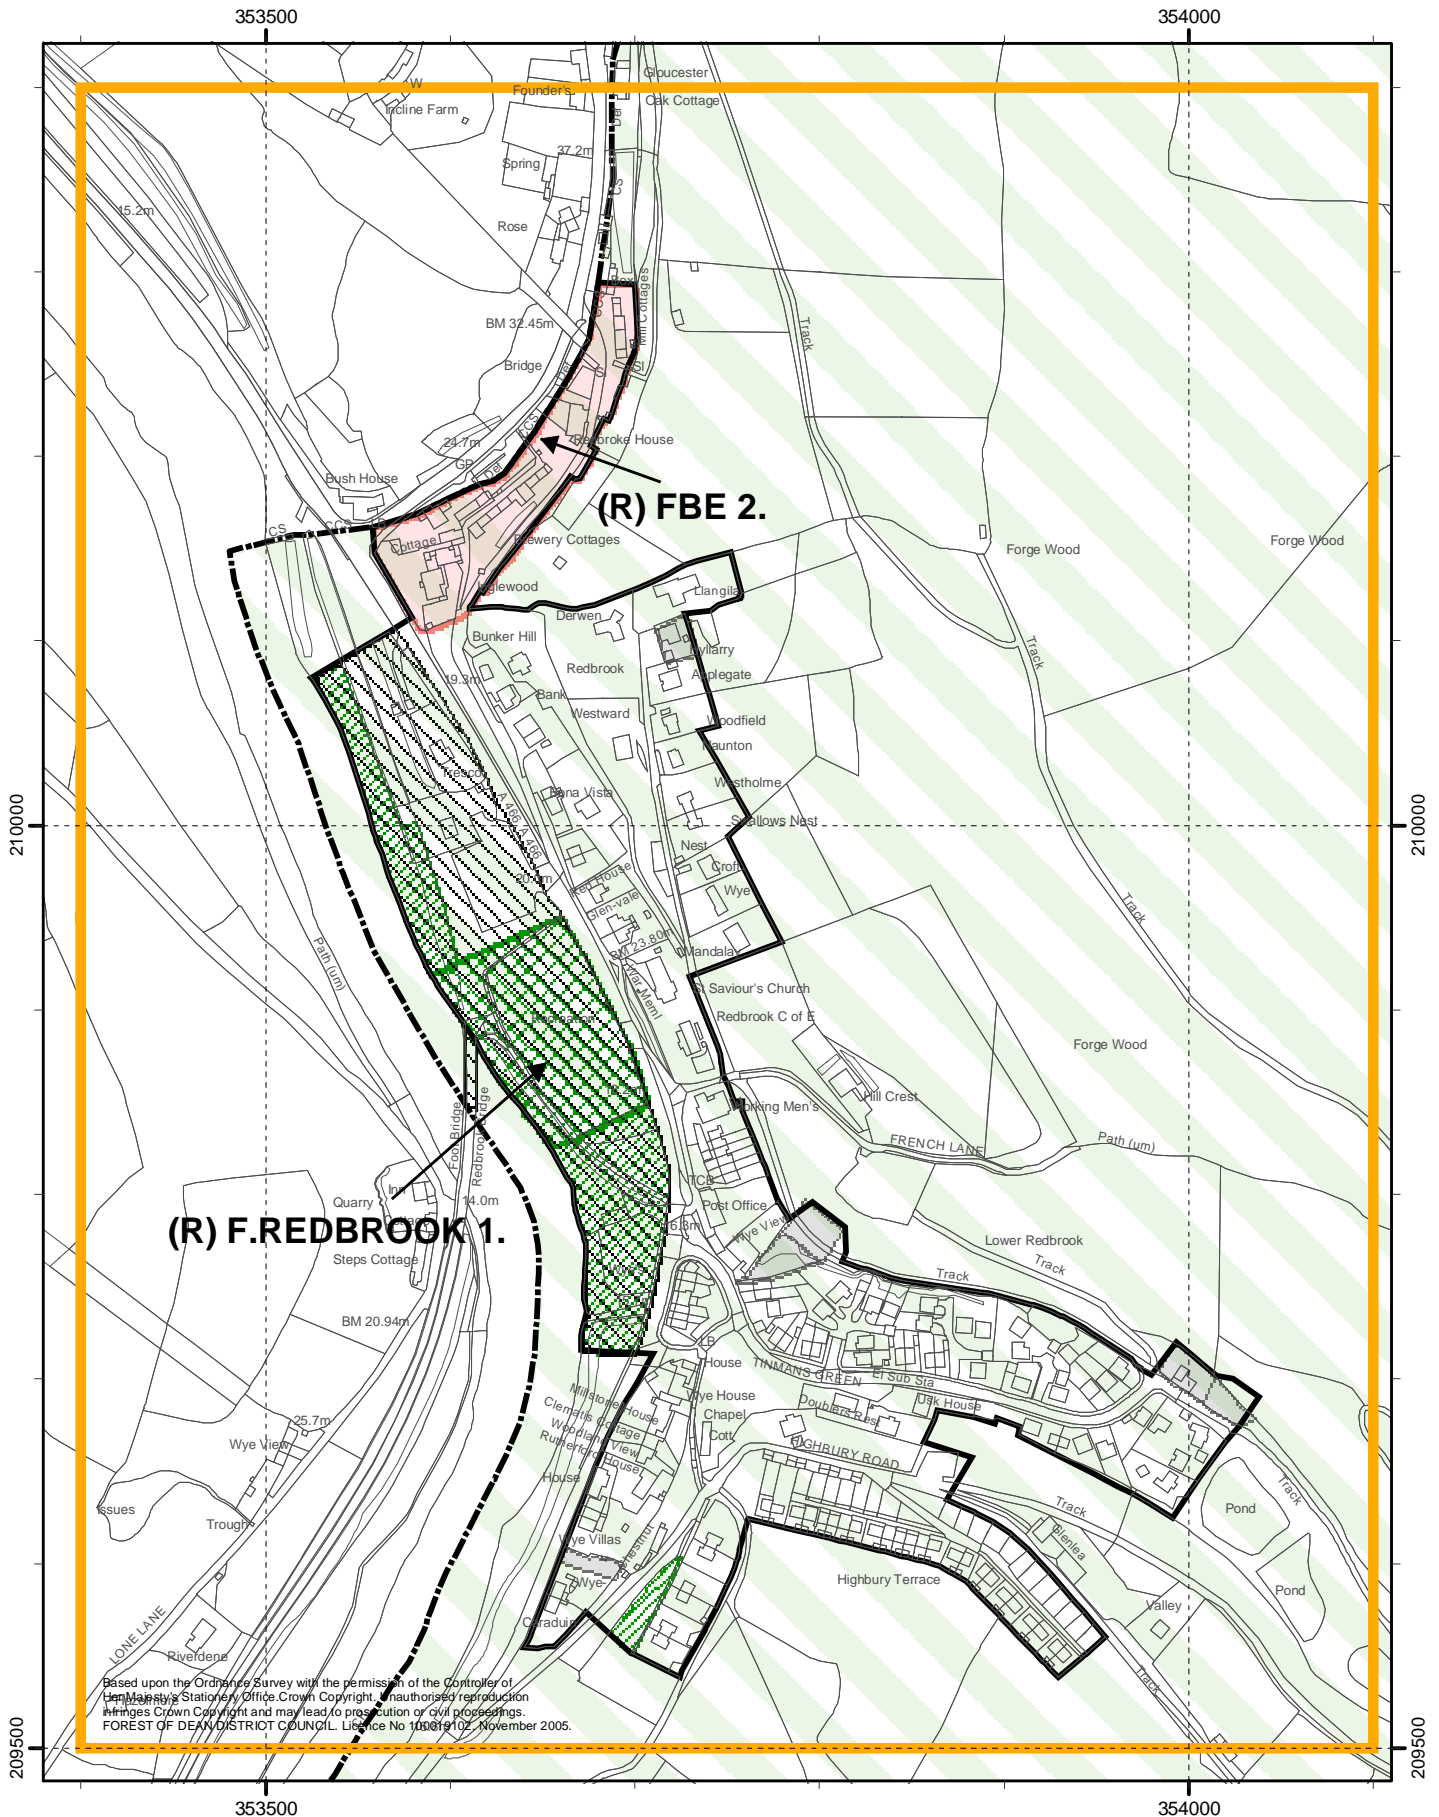

Forest of Dean District Local Plan Review Adopted November 2005. Inset 35. REDBROOK.

Scale 1.4000.