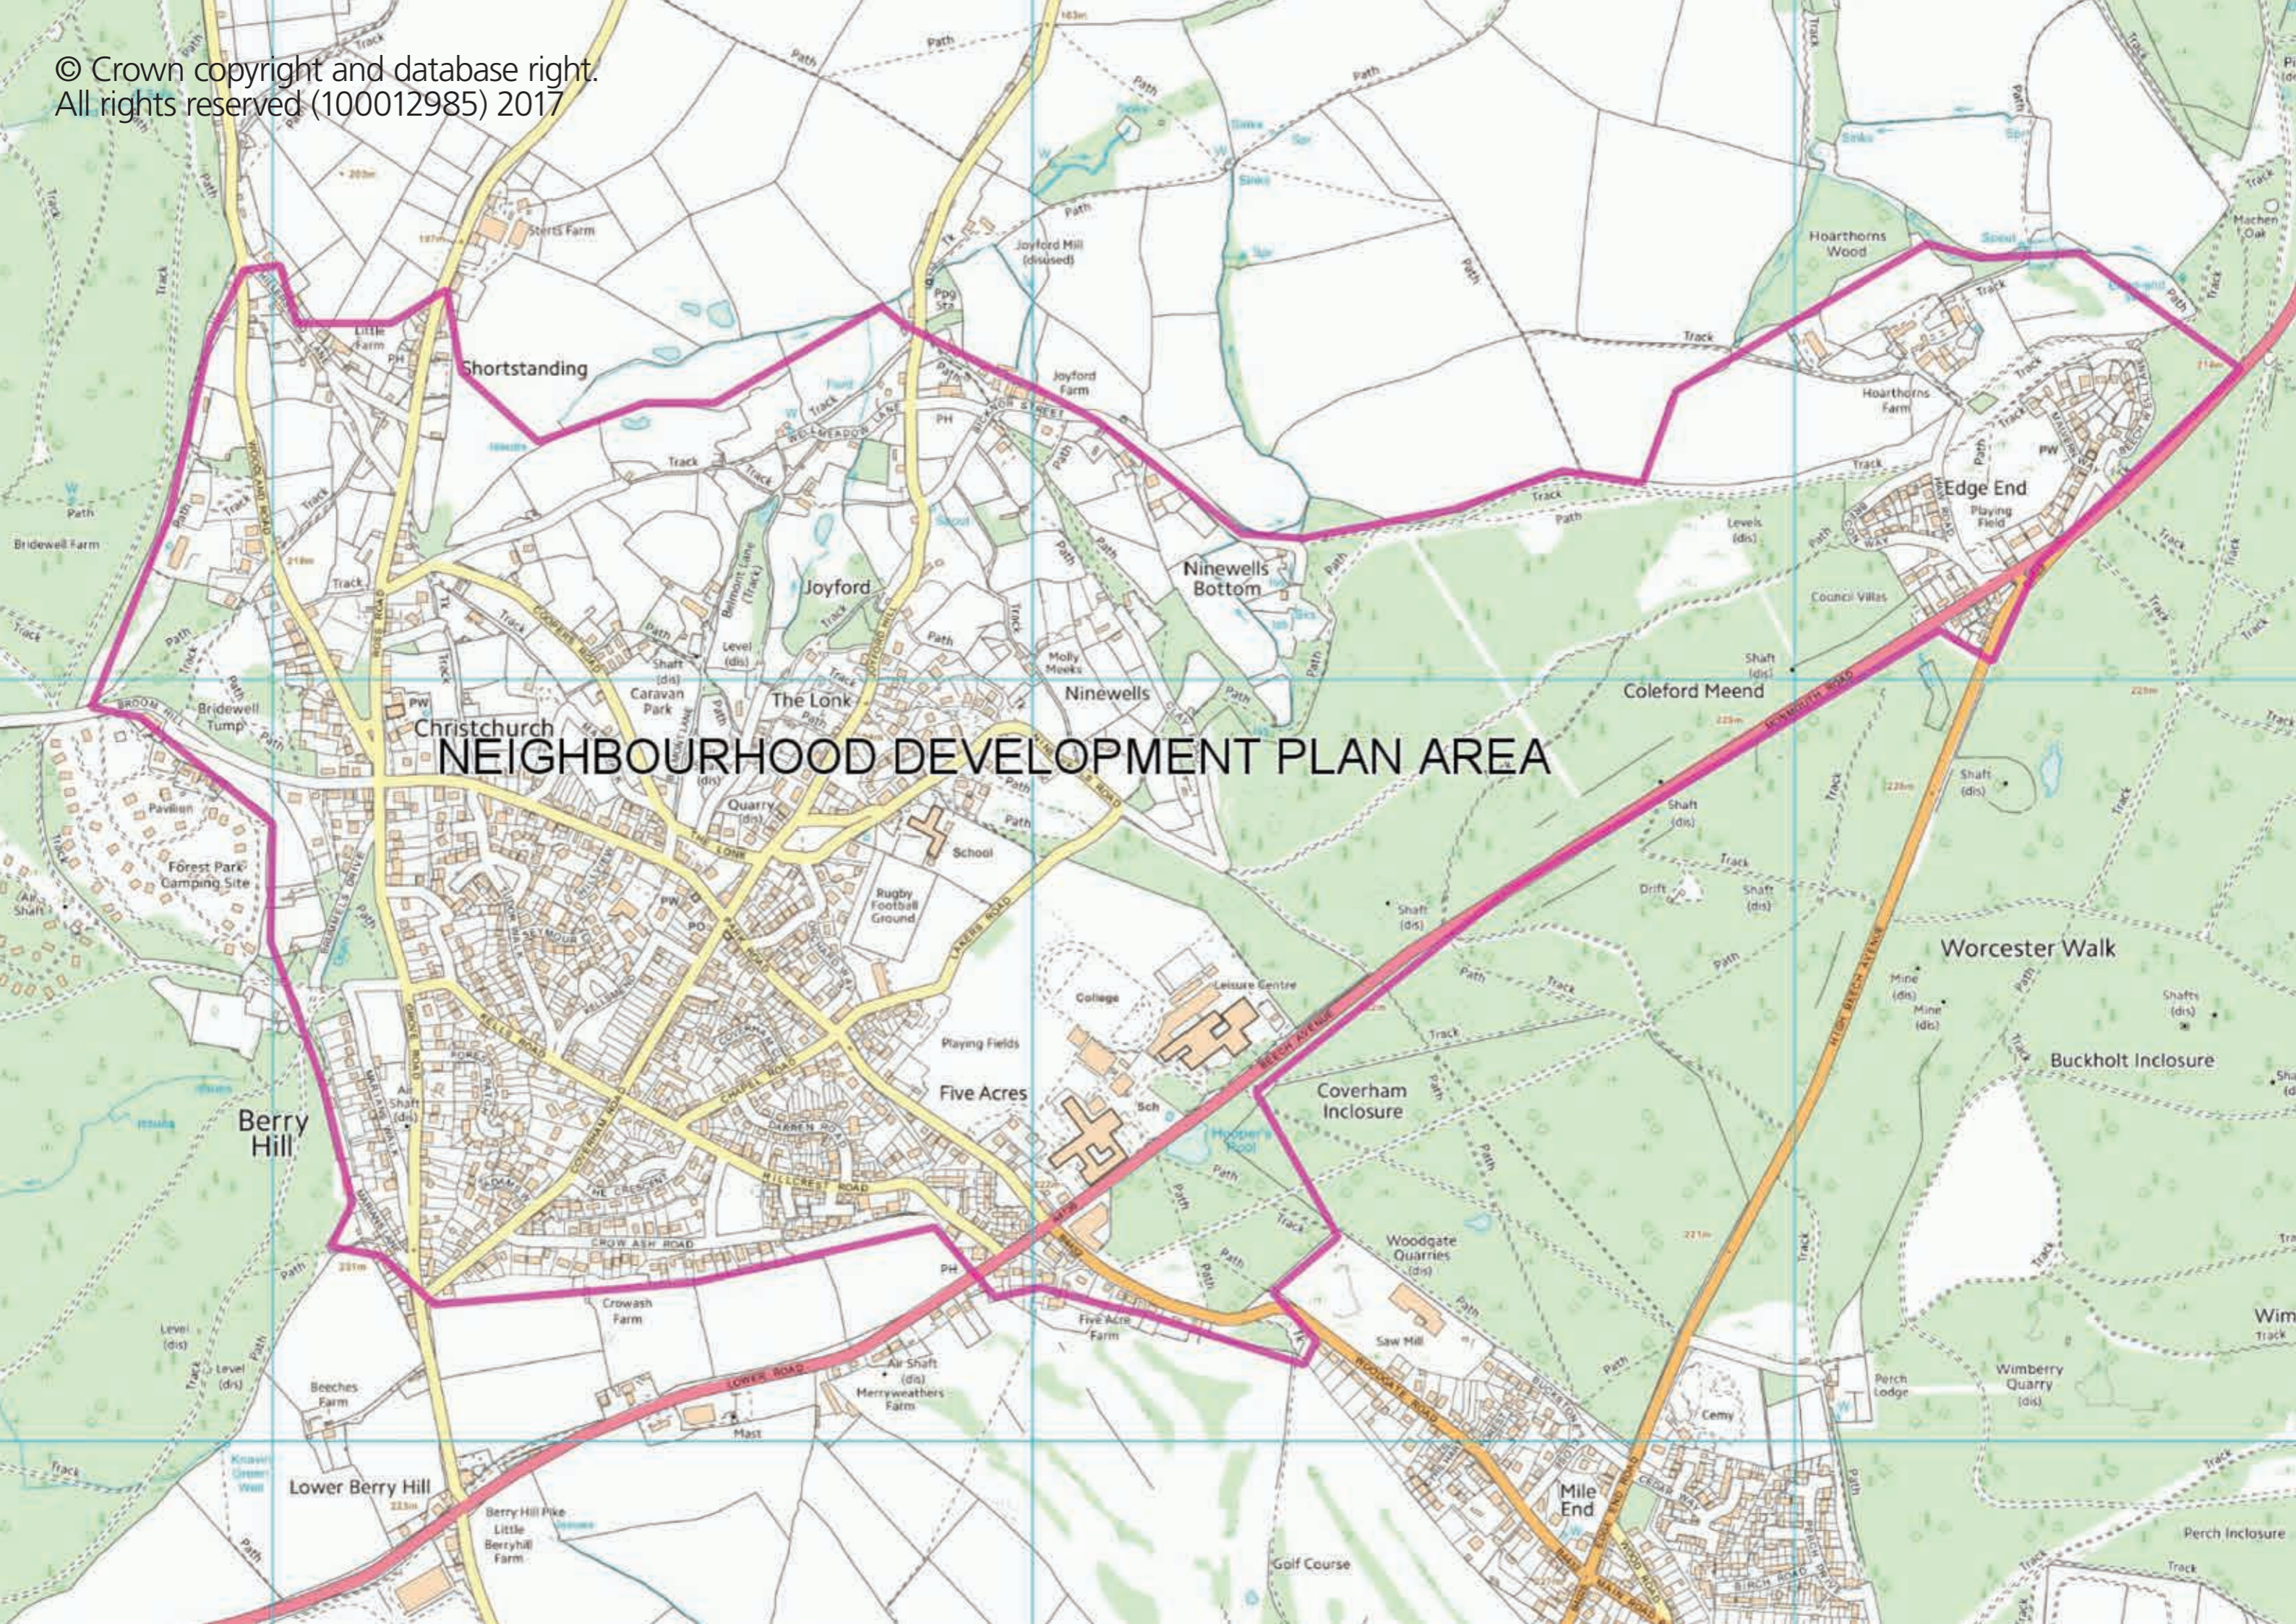

MAP 1: Figure 4

*West Dean
Neighbourhood
Development Plan
area as approved
on 21st January
2013 by the
Forest of Dean
District Council*

NEIGHBOURHOOD DEVELOPMENT PLAN AREA