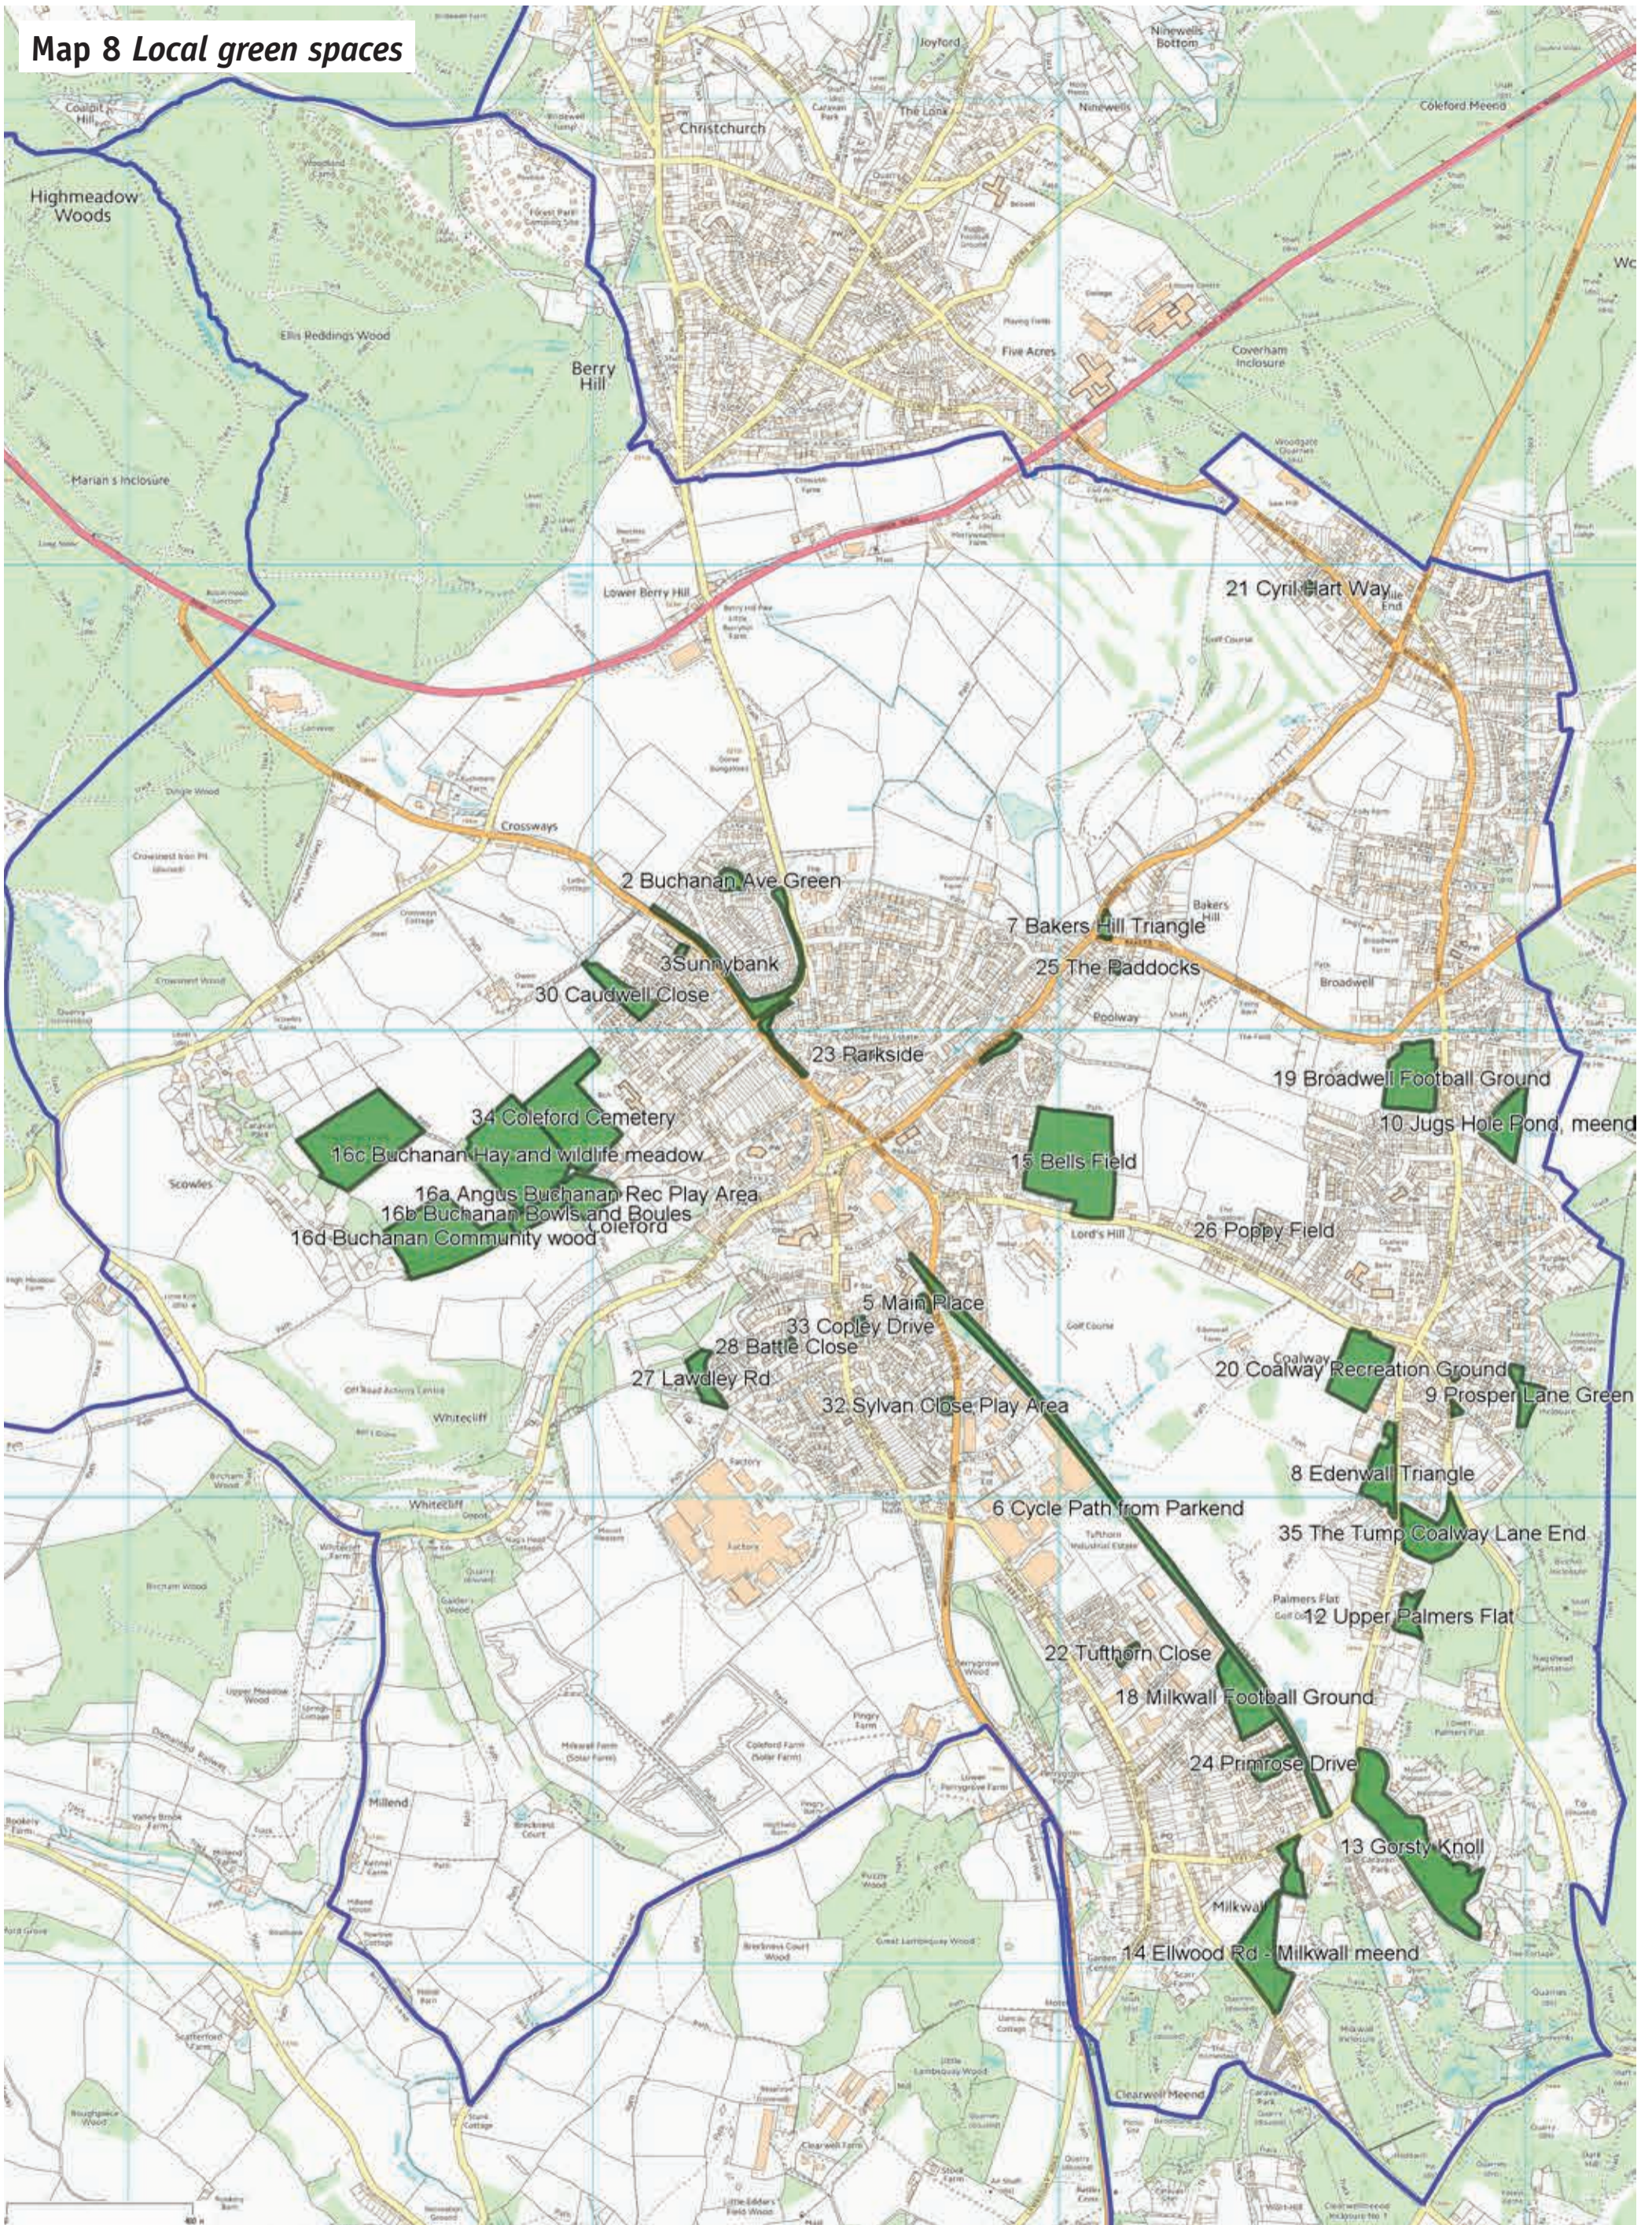

Coleford
Neighbourhood
Development Plan

Map 8

Coleford
Neighbourhood
Development Plan
MAPS

2017

Submission
Map 8
Local green spaces

8

Map 8 Local green spaces

Local Green Space 

Coleford Parish Boundary 