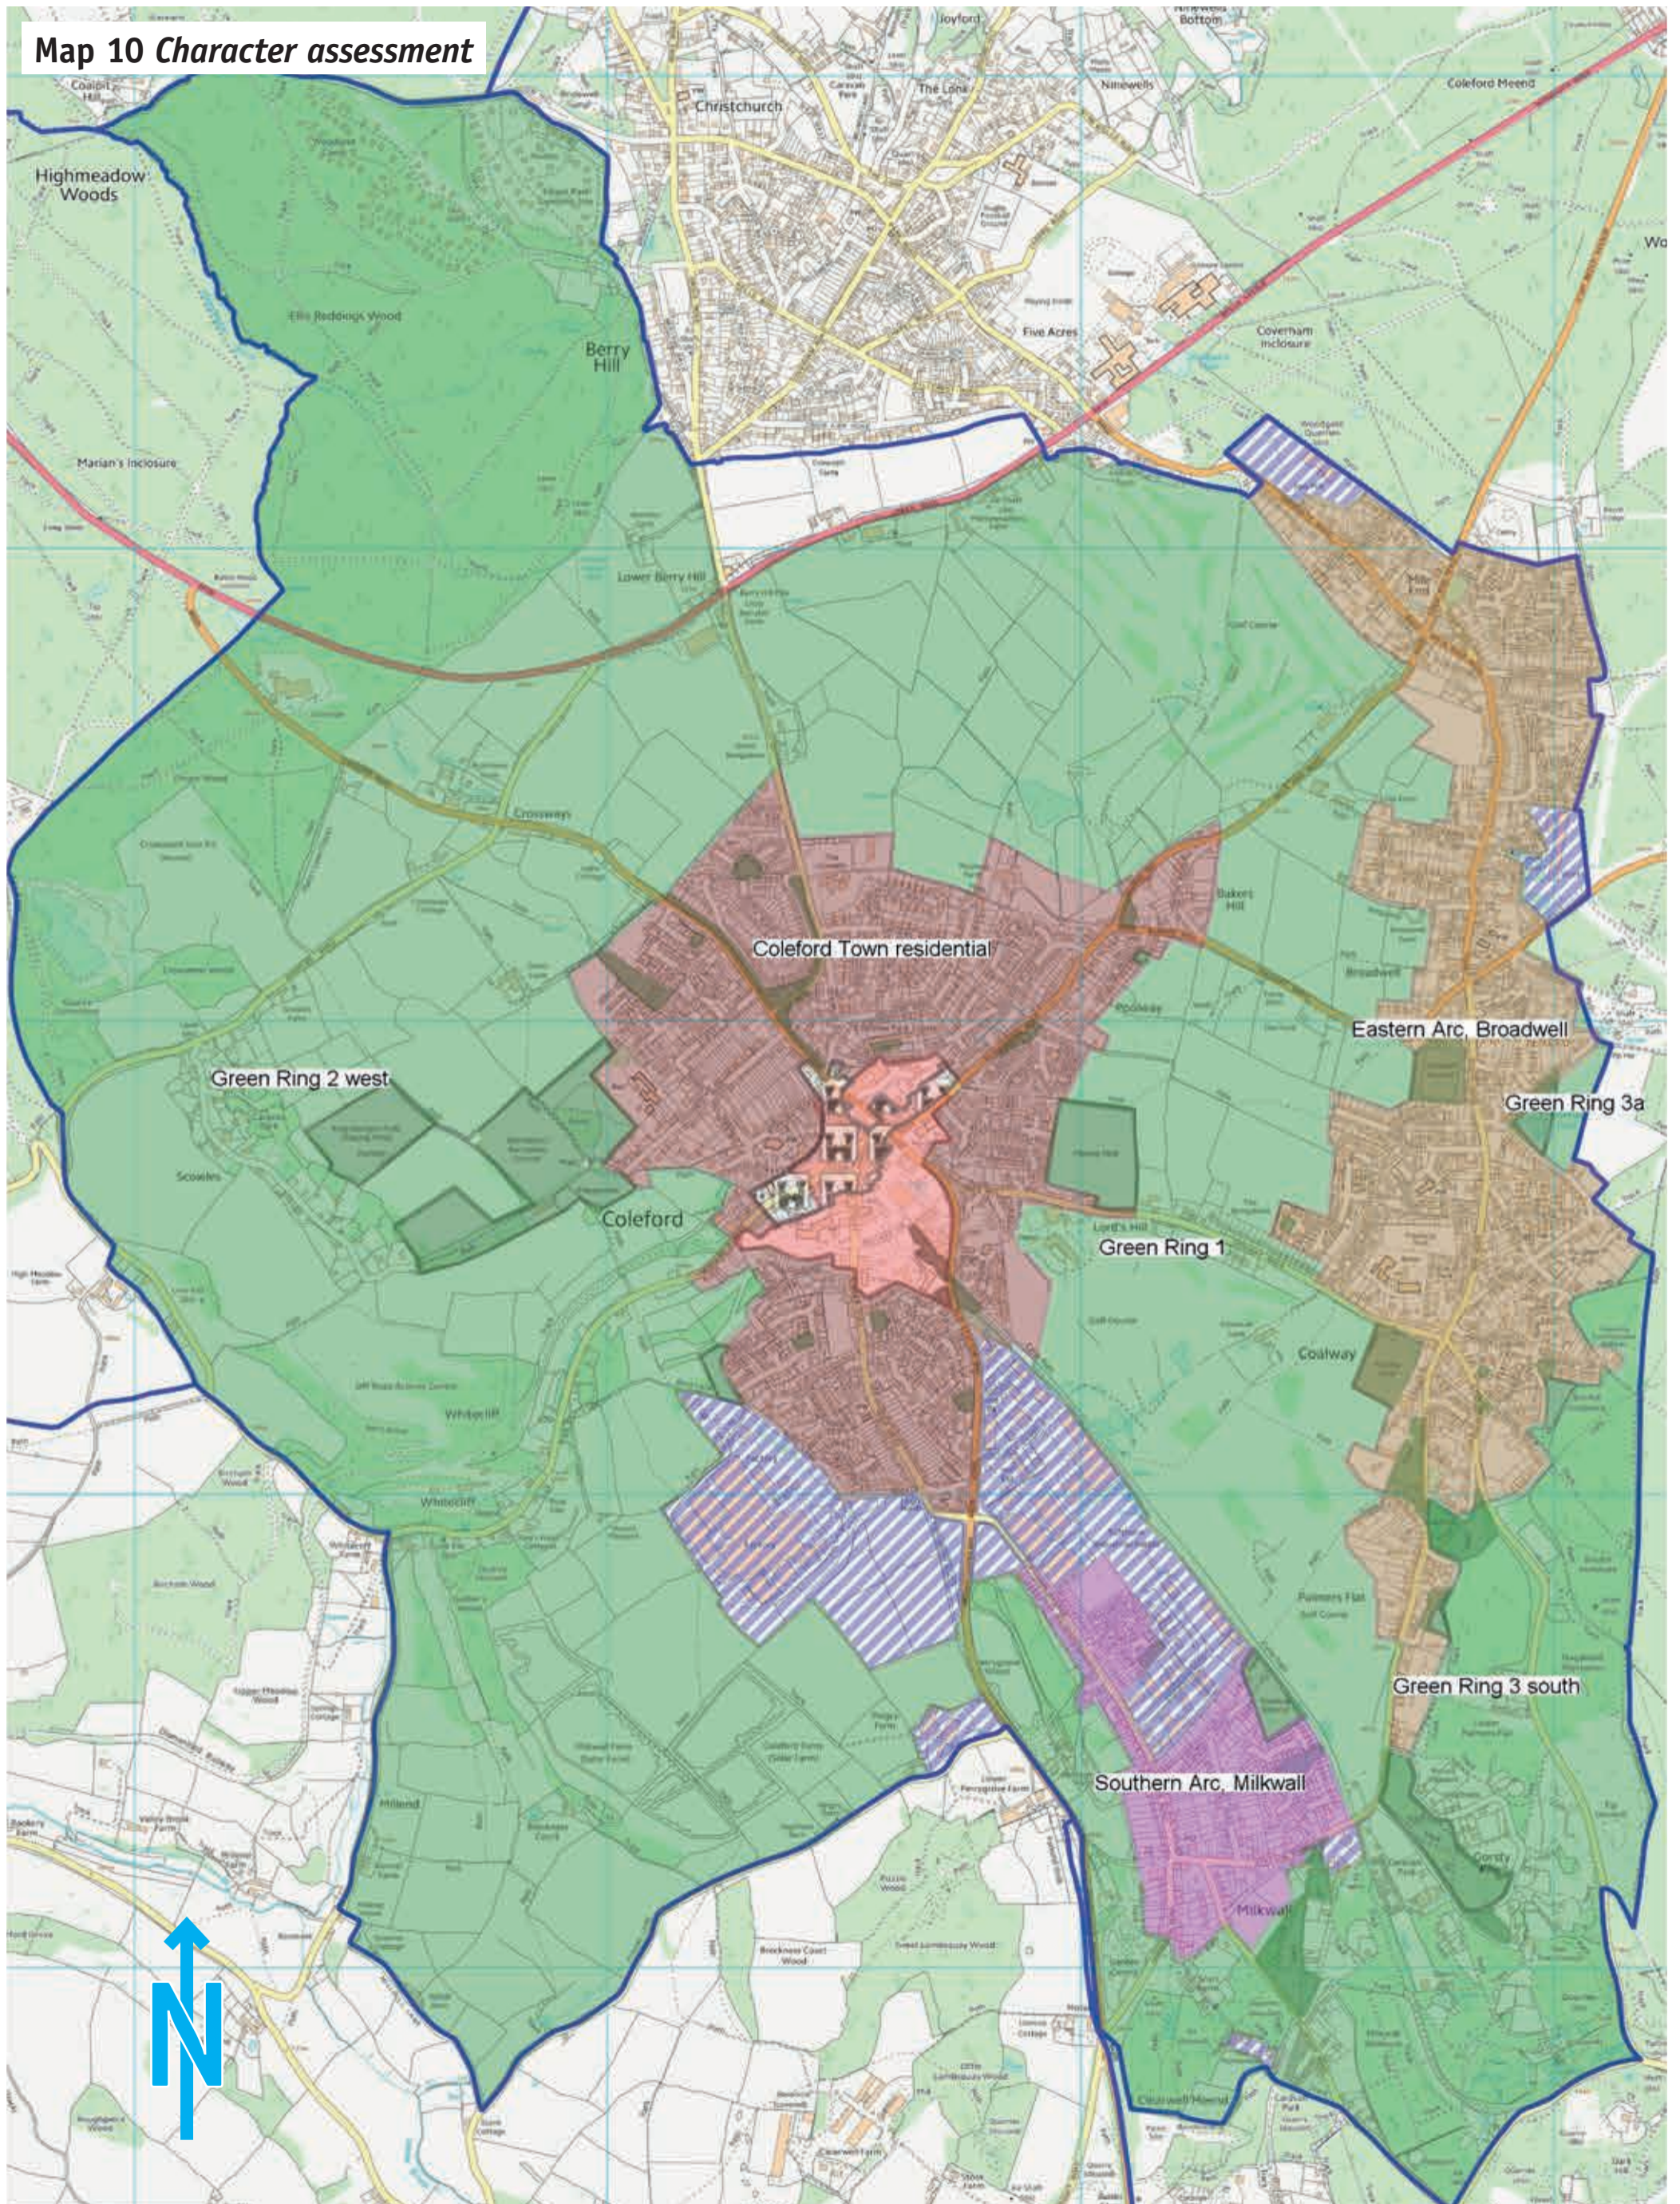

Coleford
Neighbourhood
Development Plan

Map10

Coleford
Neighbourhood
Development Plan
MAPS

2017

Submission
Map 10
Character assessment

10

Map 10 Character assessment

Conservation Area		Coleford Town Residential		Coleford Parish Boundary	
Town Centre		Southern Arc		Local Green Space	
Gateways		Eastern Arc			
Industrial/Employment		Green Ring			